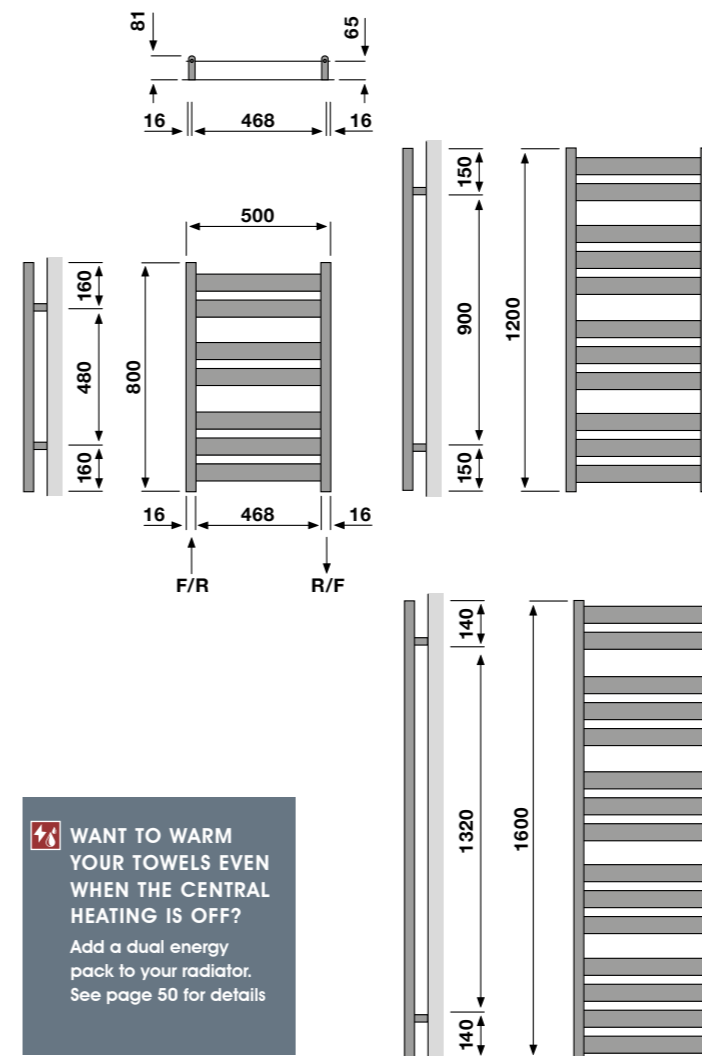

White

White

Code	Height (mm)	Width (mm)	Watts $\Delta T50$	Dual Energy (optional)	BTU $\Delta T50$	Price
AZO080050	800	500	324	200	1105	£210.67
AZO120050	1200	500	476	300	1624	£270.00
AZO160050	1600	500	647	500	2208	£367.50

Suitable for dual energy installations, see DEPACK immersion heaters for pricing.
Pipe centres from wall: 65mm | Pipe centres: 468mm | Finish: White

WANT TO WARM YOUR TOWELS EVEN WHEN THE CENTRAL HEATING IS OFF?
Add a dual energy pack to your radiator. See page 50 for details