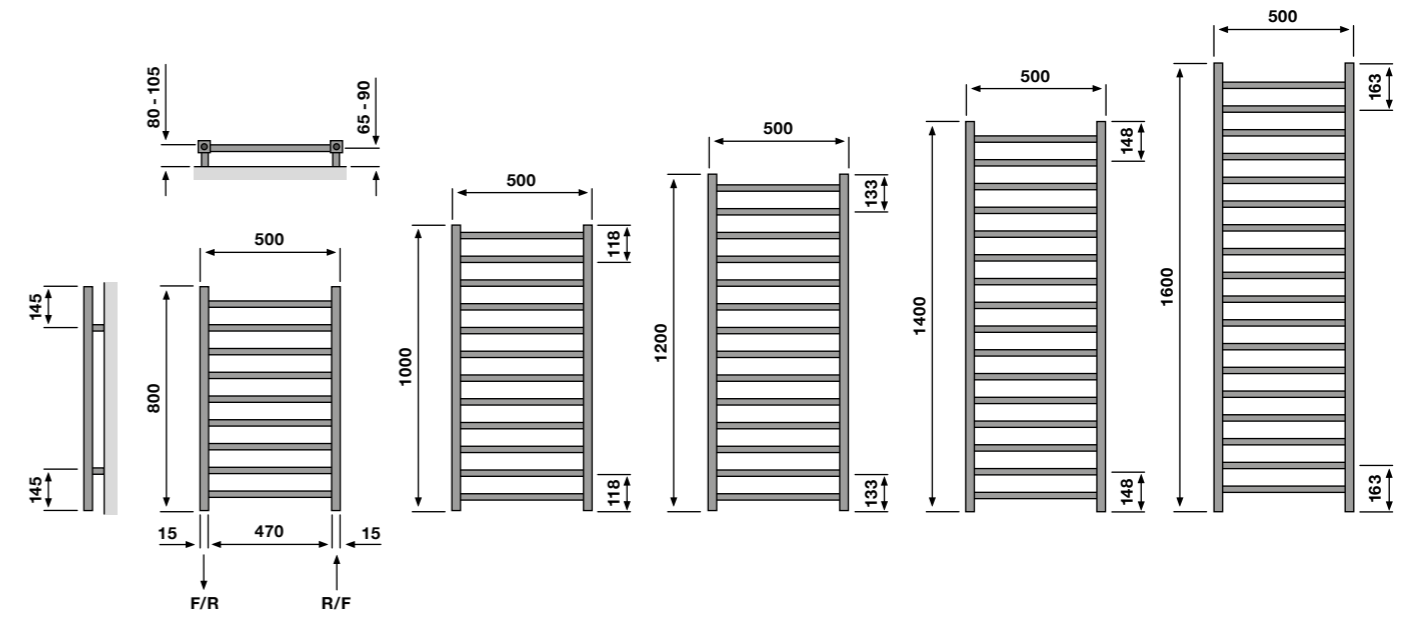

Baxx Anthracite

Code	Height (mm)	Width (mm)	Watts $\Delta T50$	Dual Energy (optional)	BTU $\Delta T50$	Price
BAX080050346	800	500	306	200	1044	£220.64
BAX100050346	1000	500	384	200	1310	£262.14
BAX120050346	1200	500	461	300	1573	£305.12
BAX140050346	1400	500	537	300	1832	£363.19
BAX160050346	1600	500	612	400	2088	£408.50

Suitable for dual energy installations, see DEPACK immersion heaters for pricing.
Pipe centres from wall: 65-90mm | Pipe centres: 470mm | Finish: Anthracite