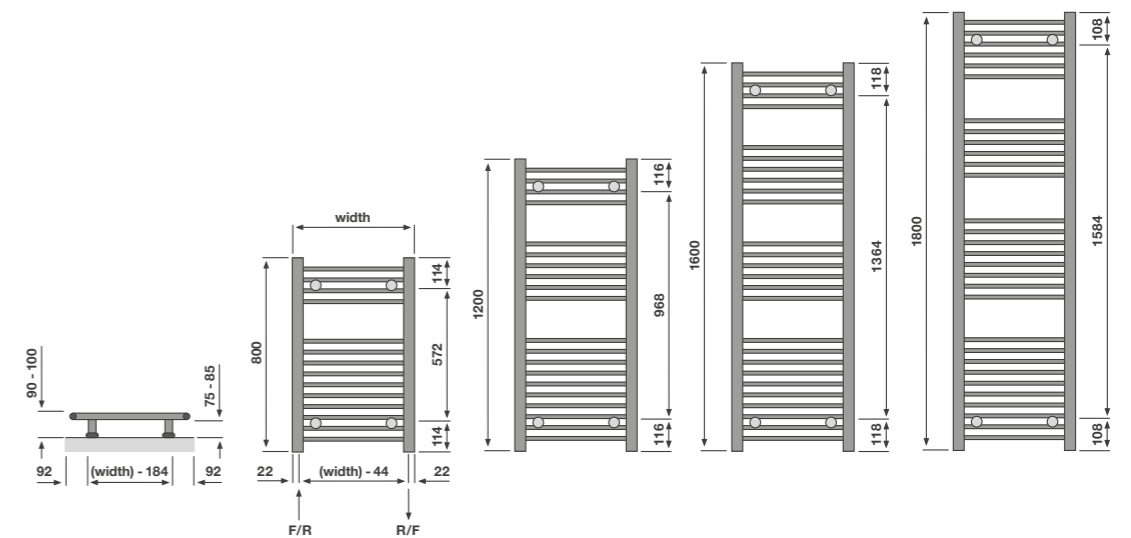

COLOUR MATCHED CHROME VALVES

WANT TO WARM YOUR TOWELS EVEN WHEN THE CENTRAL HEATING IS OFF?
Add a dual energy pack to your radiator. See page 50 for details