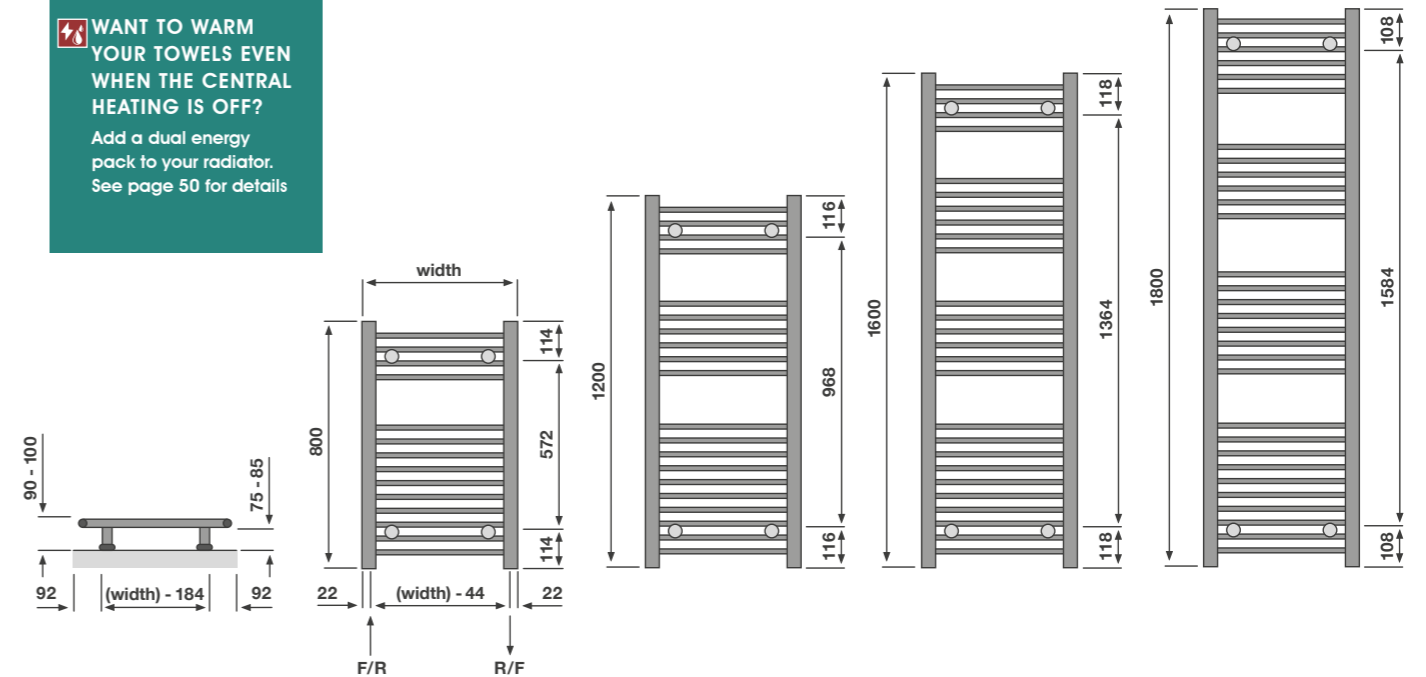

Elite Anthracite

Code	Height (mm)	Width (mm)	Watts ΔT50	Dual Energy (optional)	BTU ΔT50	Price
ELT080040346	800	400	283	200	966	£92.65
ELT080050346	800	500	338	200	1153	£97.06
ELT080060346	800	600	394	200	1344	£105.89
ELT120040346	1200	400	402	300	1372	£126.46
ELT120050346	1200	500	480	300	1638	£130.88
ELT120060346	1200	600	557	400	1900	£138.23
ELT160050346	1600	500	644	400	2197	£179.41
ELT160060346	1600	600	755	500	2576	£186.94
ELT180050346	1800	500	735	500	2508	£197.16
ELT180060346	1800	600	854	600	2914	£204.86

Suitable for dual energy installations, see DEPACK immersion heaters for pricing.
Pipe centres from wall: 75-85mm | Pipe centres: 400mm Wide: 356mm, 500mm Wide: 456mm, 600mm Wide: 556mm | Finish: Anthracite

WANT TO WARM YOUR TOWELS EVEN WHEN THE CENTRAL HEATING IS OFF?
Add a dual energy pack to your radiator.
See page 50 for details