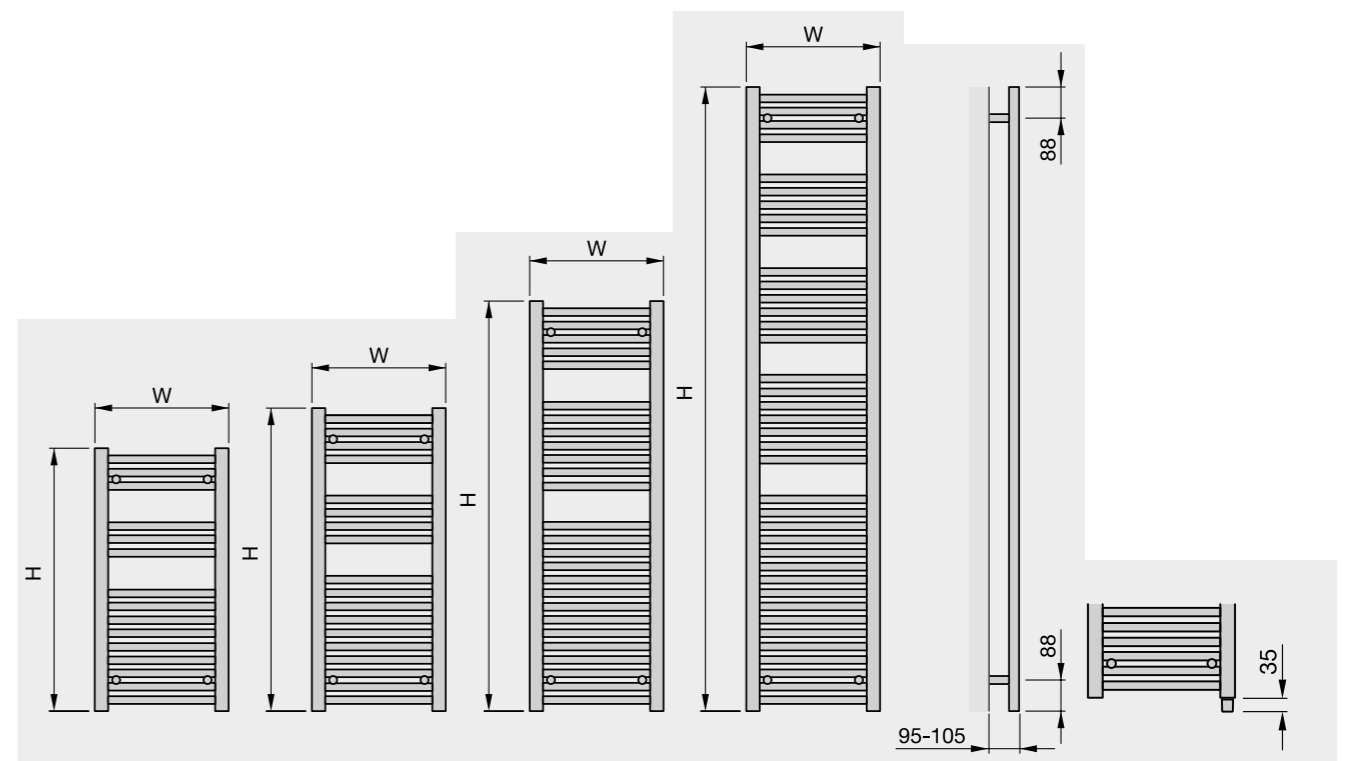

Elan Electric

Simple Immersion Heater

Chrome

Code	Height (mm)	Width (mm)	Watts $\Delta T50$	Price
ELNEC08040F	821	400	150	£317.54
ELNEC09050F	941	500	200	£324.89
ELNEC12050F	1261	500	200	£382.22
ELNEC12060F	1261	600	300	£386.66
ELNEC18050F	1901	500	400	£476.30
ELNEC18060F	1901	600	500	£482.88

Finish: Chrome | Electric only

All Redroom electric radiators are IPX4 rated.