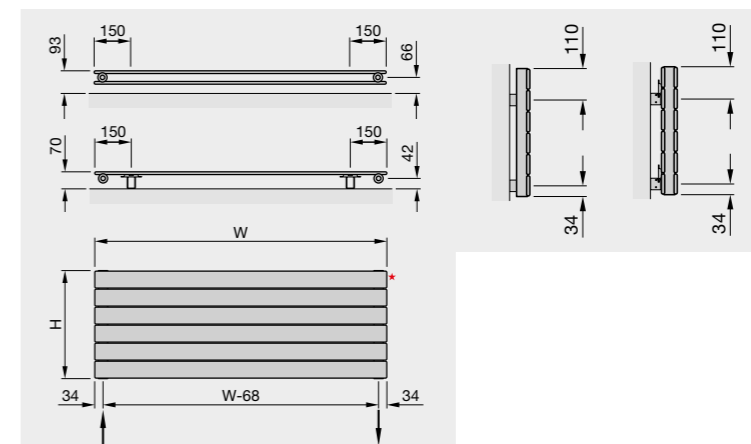

SuperNovar Horizontal White

Code	Height (mm)	Width (mm)	Watts $\Delta T50$	BTU $\Delta T50$	Price
Single Panel					
SNH059080	592	800	532	1815	£269.50
SNH059100	592	1000	665	2269	£299.83
SNH059120	592	1200	798	2723	£330.17
Double Panel					
SNHD059060	592	600	641	2187	£392.00
SNHD059080	592	800	855	2917	£443.33
SNHD059100	592	1000	1069	3647	£495.83
SNHD059120	592	1200	1283	4378	£548.33

Suitable for dual energy installations, see DEPACK immersion heaters for pricing.
Pipe centres from wall: Single 42mm, Double 66mm **Pipe centres:** 600mm Wide: 532mm / 800mm Wide: 732mm / 1000mm Wide: 932mm / 1200mm Wide: 1132mm | **Finish:** White

**TOWEL
HOOK**
Magnetic fixing
Chrome
£34.80