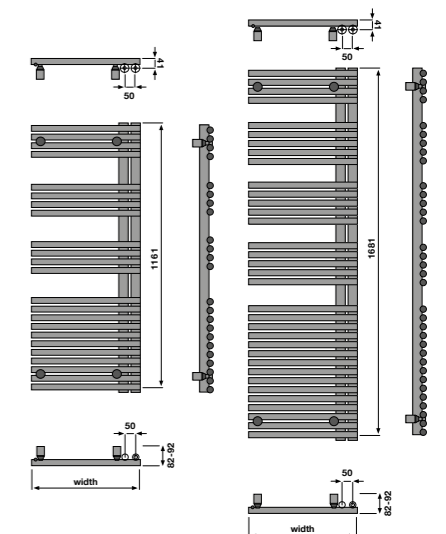

Matt Black

Code	Height (mm)	Width (mm)	Watts $\Delta T50$	Dual Energy (optional)	BTU $\Delta T50$	Price
Omnia - Left Hand						
OML1200500557	1161	496	547	400	1867	£293.03
OML1200600557	1161	596	628	400	2143	£312.22
OML1700500557	1681	496	778	500	2655	£352.15
OML1700600557	1681	596	894	600	3051	£381.42
Omnia - Right Hand						
OMR1200500557	1161	496	547	400	1867	£293.03
OMR1200600557	1161	596	628	400	2143	£312.22
OMR1700500557	1681	496	778	500	2655	£352.15
OMR1700600557	1681	596	894	600	3051	£381.42

WANT TO WARM YOUR TOWELS EVEN WHEN THE CENTRAL HEATING IS OFF?
Add a dual energy pack to your radiator. See page 50 for details

Suitable for dual energy installations, see DEPACK immersion heaters for pricing.
Pipe centres from wall: 41mm | Pipe centres: 50mm | Finish: Matt Black