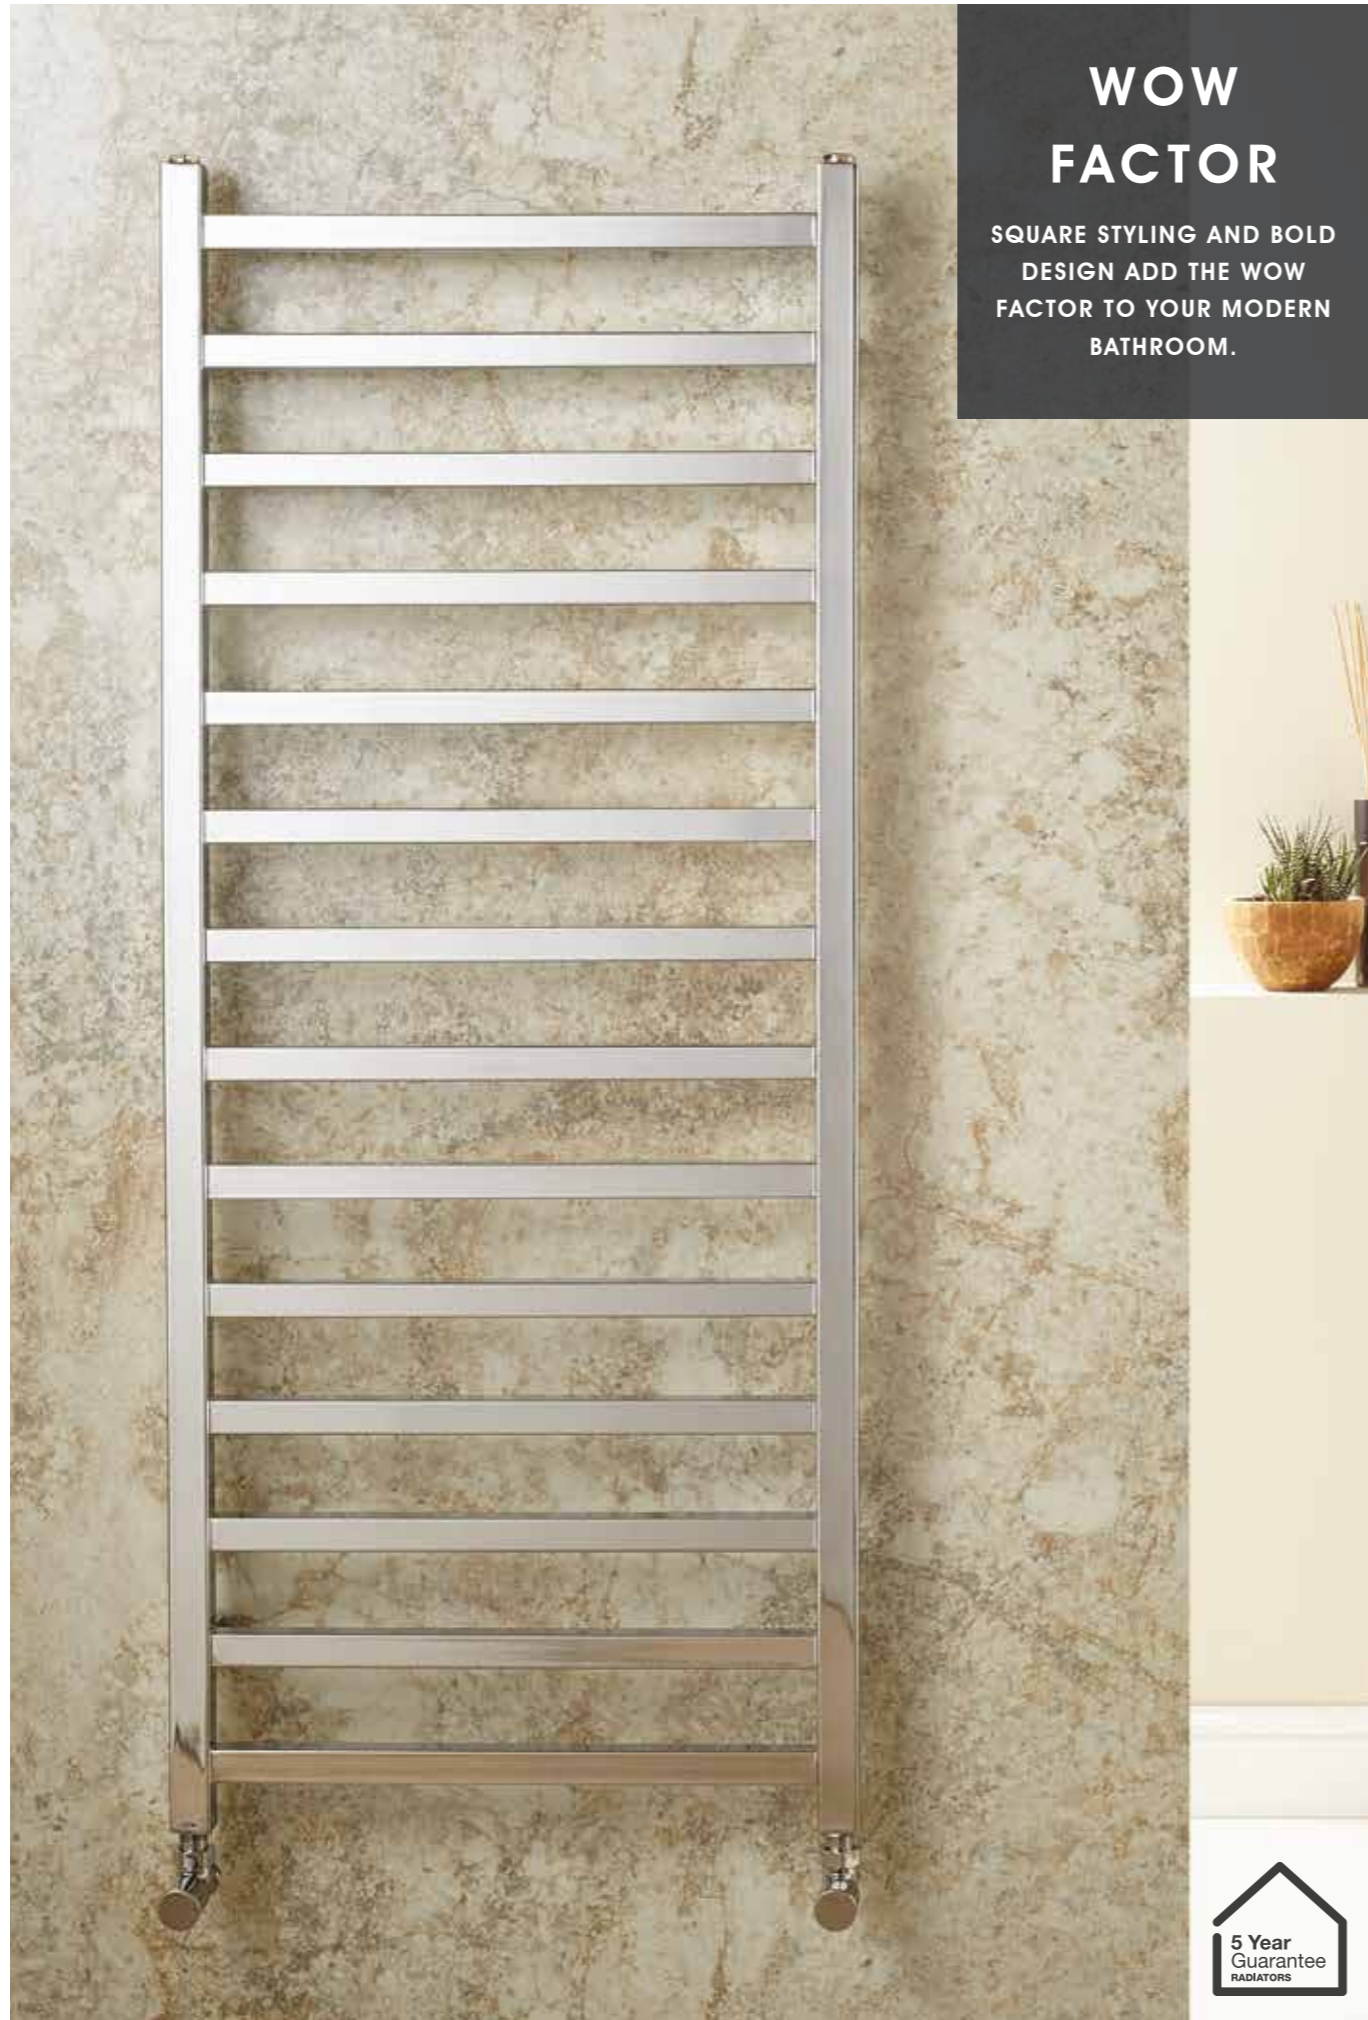

WOW FACTOR

SQUARE STYLING AND BOLD DESIGN ADD THE WOW FACTOR TO YOUR MODERN BATHROOM.