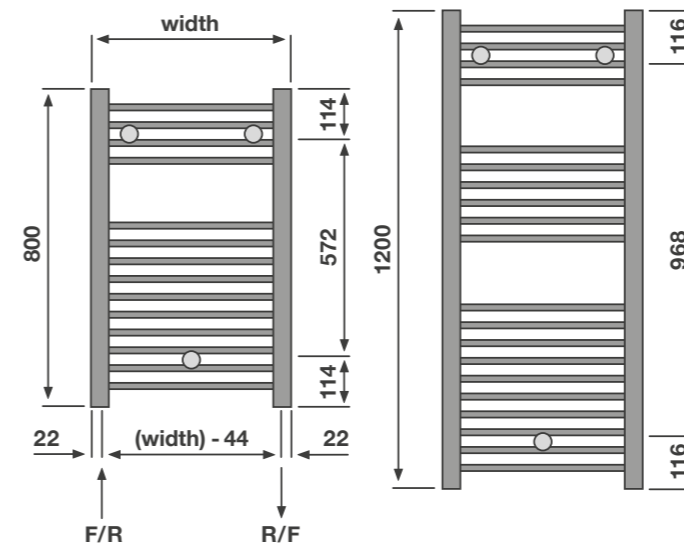

Adjustable thermostatic controller