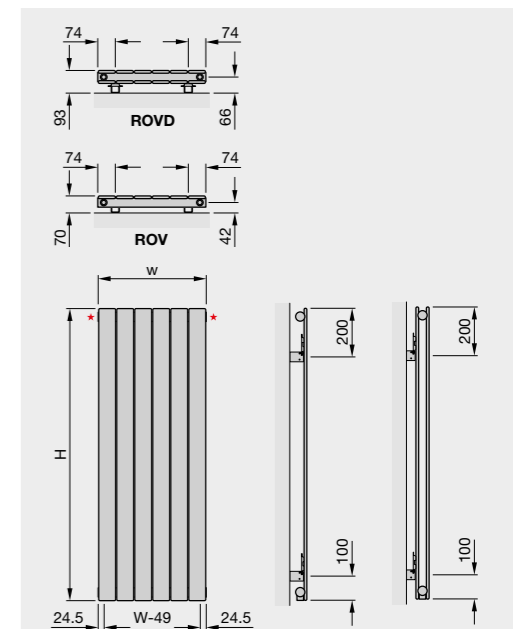

**MODERN
SPACE
SAVING
STYLE**

SuperNovar vertical White

Code	Height (mm)	Width (mm)	Watts $\Delta T50$	BTU $\Delta T50$	Price
Single Panel					
SNV180029	1800	296	568	1938	£262.50
SNV180044	1800	444	852	2907	£351.17
SNV180059	1800	592	1136	3876	£439.84
Double Panel					
SNVD180029	1800	296	836	2852	£424.67
SNVD180044	1800	444	1254	4279	£585.67
SNVD180059	1800	592	1672	5705	£746.66

Suitable for dual energy installations, see DEPACK immersion heaters for pricing.
Pipe centres from wall: Single 42mm, Double 66mm **Pipe centres:** 296mm Wide: 247mm / 444mm Wide: 395mm / 592mm Wide: 543mm | **Finish:** White

TOWEL HOOK

Magnetic fixing
Chrome
£34.80