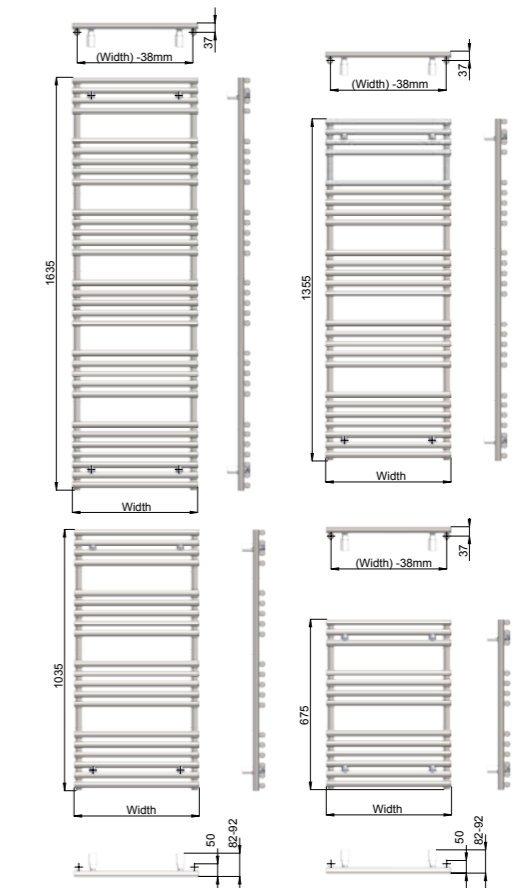

**FORM,
FUNCTION,
ULTRAMODERN
FINISH**

NOW AVAILABLE IN GLISTENING
QUARTZ WHITE

Quartz White

**WANT TO WARM
YOUR TOWELS EVEN
WHEN THE CENTRAL
HEATING IS OFF?**
Add a dual energy
pack to your radiator.
See page 50 for details

TT Lux
Quartz White / Matt Black

Code	Height (mm)	Width (mm)	Watts ΔT50	Dual Energy (optional)	BTU ΔT50	Price
TTL07005005	675	496	347	200	1184	£159.12
TTL10005005	1035	496	518	300	1767	£188.26
TTL14005005	1355	496	666	500	2272	£215.36
TTL14006005	1355	596	786	500	2682	£235.66
TTL16005005	1635	496	795	500	2713	£236.24
TTL16006005	1635	596	938	600	3200	£260.96

Suitable for dual energy installations, see DEPACK immersion heaters for pricing.
Pipe centres from wall: 37mm | Pipe centres: 496mm Wide: 458mm, 590mm Wide: 558mm

Add 3 digits to the end of the product code to specify colour: Quartz White 521 | Matt Black 557

SEE PAGE 46
FOR A
CHOICE OF
CO-ORDINATING
RADIATOR
VALVES