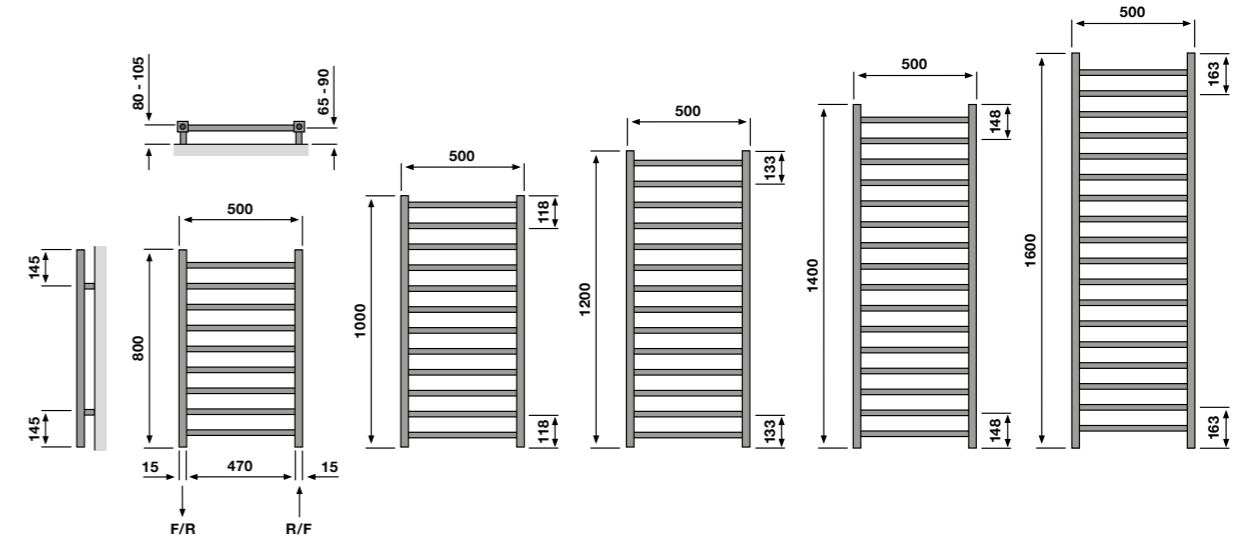

Baxx Chrome

Code	Height (mm)	Width (mm)	Watts $\Delta T50$	Dual Energy (optional)	BTU $\Delta T50$	Price
BAXC080050	800	500	197	100	672	£247.06
BAXC100050	1000	500	249	150	850	£288.84
BAXC120050	1200	500	301	200	1027	£334.45
BAXC140050	1400	500	346	200	1181	£391.45
BAXC160050	1600	500	391	200	1334	£448.44

Suitable for dual energy installations, see DEPACK immersion heaters for pricing.
Pipe centres from wall: 65-90mm | Pipe centres: 470mm | Finish: Chrome