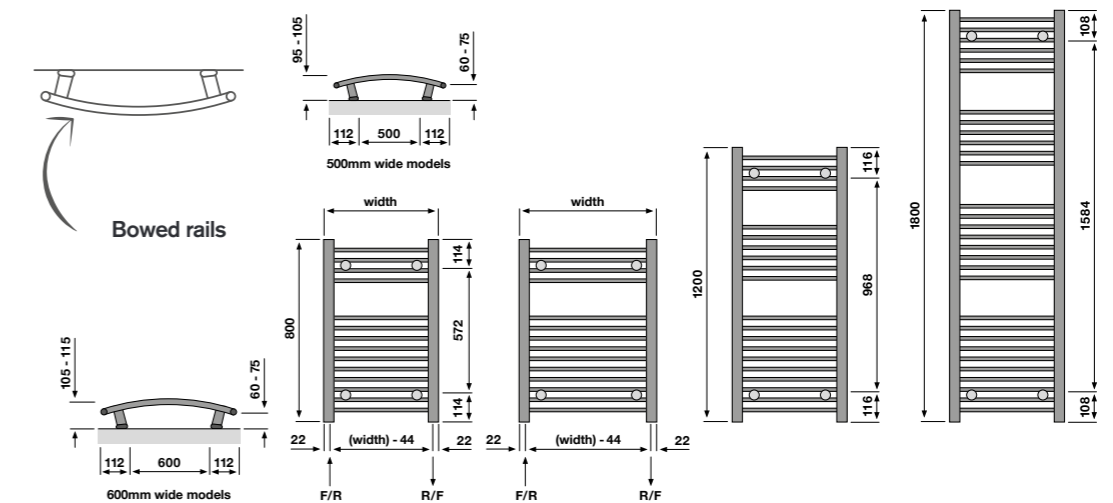

EXTRA SPACE

WITH SLIGHTLY BOWED RAILS,
THE ELAN CURVED IN
WHITE AND CHROME
OFFERS EXTRA SPACE TO
HANG YOUR TOWELS.

SEE PAGE 46
FOR A
CHOICE OF
CO-ORDINATING
RADIATOR
VALVES

5 Year
Guarantee
RADIATORS

Elan Curved Chrome

Code	Height (mm)	Width (mm)	Watts $\Delta T50$	Dual Energy (optional)	BTU $\Delta T50$	Price
ELNTC080050	800	500	218	150	744	£131.54
ELNTC080060	800	600	258	150	880	£139.56
ELNTC120050	1200	500	315	200	1075	£184.49
ELNTC120060	1200	600	370	200	1262	£192.50
ELNTC180050	1800	500	484	300	1651	£290.38
ELNTC180060	1800	600	574	400	1958	£299.98

Suitable for dual energy installations, see DEPACK immersion heaters for pricing.
Pipe centres from wall: 60-75mm **Pipe centres:** 500mm **Wide:** 456mm / 600mm **Wide:** 556mm
Finish: Chrome

White

Code	Height (mm)	Width (mm)	Watts $\Delta T50$	Dual Energy (optional)	BTU $\Delta T50$	Price
ELNT080050	800	500	338	200	1153	£112.30
ELNT080060	800	600	394	200	1344	£120.31
ELNT120050	1200	500	490	300	1672	£149.18
ELNT120060	1200	600	557	400	1900	£157.22
ELNT180050	1800	500	725	500	2474	£221.38
ELNT180060	1800	600	854	600	2914	£229.42

Suitable for dual energy installations, see DEPACK immersion heaters for pricing.
Pipe centres from wall: 60-75mm **Pipe centres:** 500mm **Wide:** 456mm / 600mm **Wide:** 556mm |
Finish: White

WANT TO WARM YOUR TOWELS EVEN WHEN THE CENTRAL HEATING IS OFF?
Add a dual energy pack to your radiator. See page 50 for details