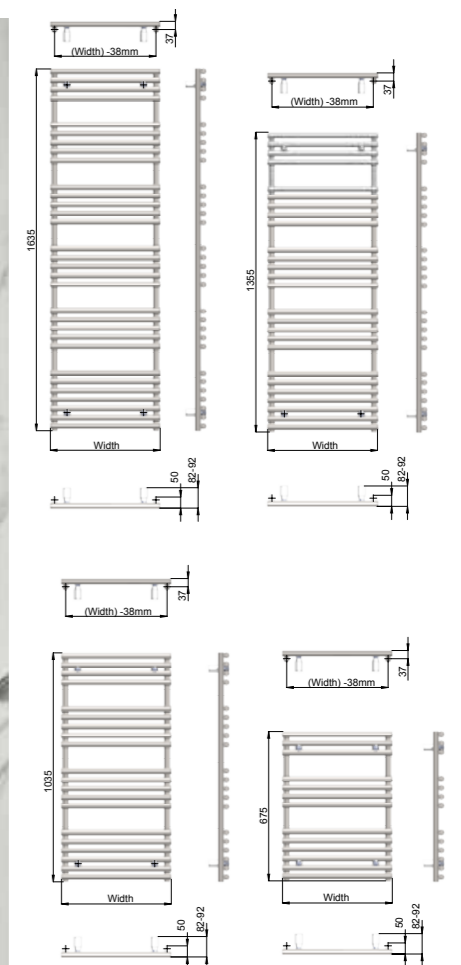

WANT TO WARM
YOUR TOWELS EVEN
WHEN THE CENTRAL
HEATING IS OFF?

Add a dual energy
pack to your radiator.
See page 50 for details