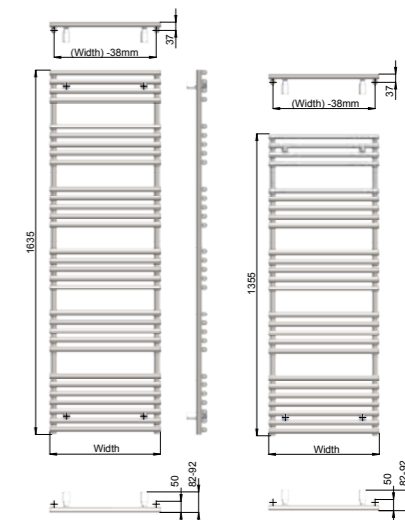

**BOLD STYLE,
EXCEPTIONAL
VALUE**

THE TT LUX OFFERS A BESPOKE
FEEL TO ANY BATHROOM

Hammered Silver

TT Lux
Hammered Silver / Gold Look

Code	Height (mm)	Width (mm)	Watts ΔT50	Dual Energy (optional)	BTU ΔT50	Price
TTL14005005	1355	496	666	500	2272	£215.36
TTL16005005	1635	496	795	600	2713	£236.24

Suitable for dual energy installations, see DEPACK immersion heaters for pricing.
Pipe centres from wall: 37mm | Pipe centres: 496mm Wide: 458mm, 590mm Wide: 558mm

Add 3 digits to the end of the product code to specify colour: **Hammered Silver 422** | **Gold Look 514**

5 Year
Guarantee
RADIATORS

SEE PAGE 46
FOR A
CHOICE OF
CO-ORDINATING
RADIATOR
VALVES

WANT TO WARM
YOUR TOWELS EVEN
WHEN THE CENTRAL
HEATING IS OFF?
Add a dual energy
pack to your radiator.
See page 50 for details