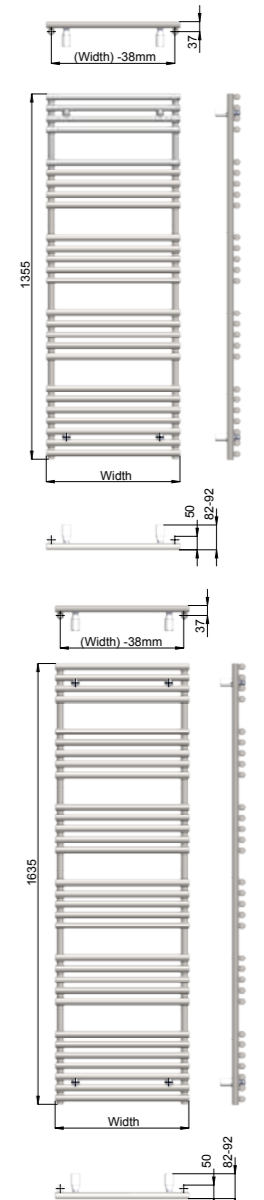

DESIGNED
TO BE THE
FOCAL
POINT

TREND LED FINISH AND
CONTEMPORARY DESIGN

TT Lux

Pacific Blue

Code	Height (mm)	Width (mm)	Watts ΔT50	Dual Energy (optional)	BTU ΔT50	Price
TTL14005005519	1355	496	666	500	2272	£215.36
TTL16005005519	1635	496	795	600	2713	£236.24

Suitable for dual energy installations, see DEPACK immersion heaters for pricing.
Pipe centres from wall: 37mm | Pipe centres: 496mm Wide: 458mm

WANT TO WARM
YOUR TOWELS EVEN
WHEN THE CENTRAL
HEATING IS OFF?
Add a dual energy
pack to your radiator.
See page 50 for details