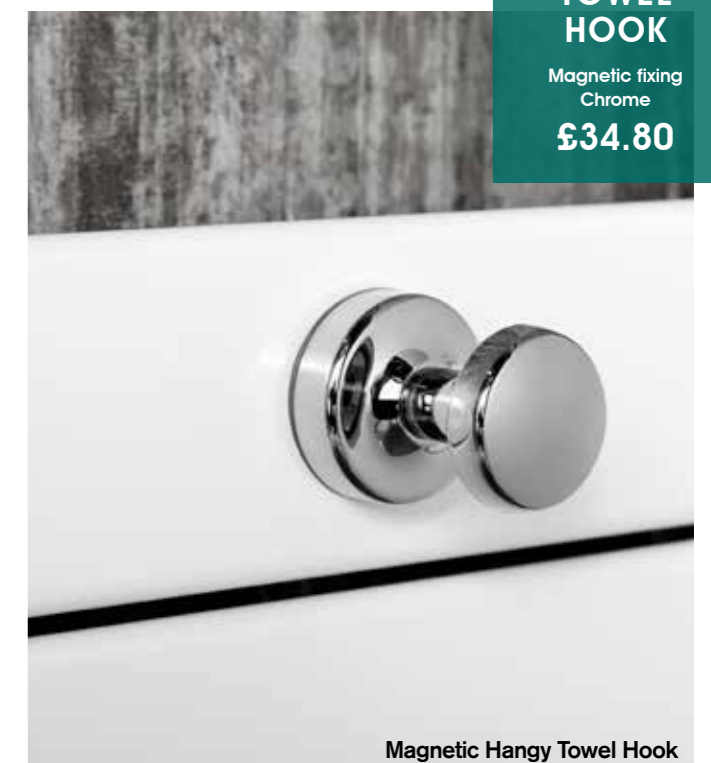

Double Panel

TOWEL HOOK

Magnetic fixing
Chrome
£34.80

**MODERN
FUNCTIONAL
COLUMN
DESIGN**

**TOWEL
RAIL**
400mm Chrome
Magnetic fixing
£115.20

SuperNovar Horizontal White

Code	Height (mm)	Width (mm)	Watts $\Delta T50$	BTU $\Delta T50$	Price
Single Panel					
SNH059080	592	800	532	1815	£269.50
SNH059100	592	1000	665	2269	£299.83
SNH059120	592	1200	798	2723	£330.17
Double Panel					
SNHD059060	592	600	641	2187	£392.00
SNHD059080	592	800	855	2917	£443.33
SNHD059100	592	1000	1069	3647	£495.83
SNHD059120	592	1200	1283	4378	£548.33

**TOWEL
HOOK**
Magnetic fixing
Chrome
£34.80

Double Panel

Magnetic Hangy Towel Hook

GOOD LOOKS

THE ELAN STRAIGHT'S CONTEMPORARY STYLING LOOKS GOOD IN ANY BATHROOM.

HOOKY TOWEL HOOK

Suitable for Elite and Elan Chrome
£15.60