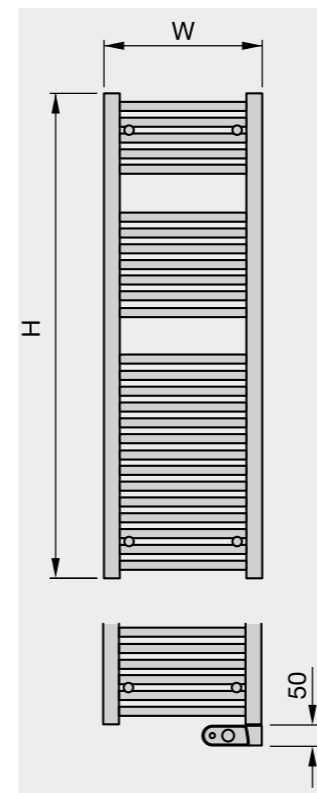

OPERATING MODES

Comfort
Set ambient temperature for daytime

Night
Set the temperature lower for night

2 Hour Boost
Heat bathroom rapidly or to quickly dry towels

7 Day Programmer
Set a daily or weekly heat program