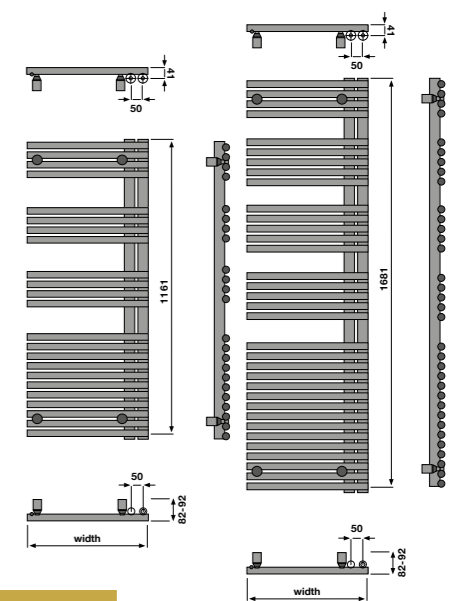

ALSO
AVAILABLE IN
MATT BLACK
AND WHITE
ON PAGE 10

WANT TO WARM YOUR TOWELS EVEN WHEN THE CENTRAL HEATING IS OFF?
Add a dual energy pack to your radiator. See page 50 for details