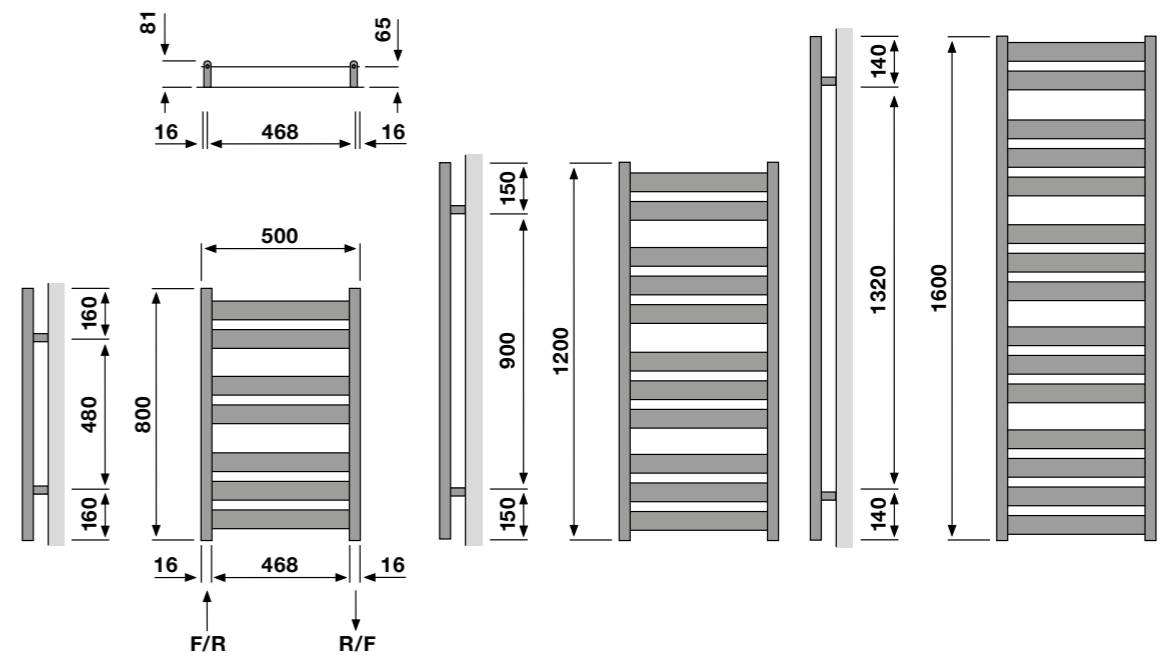

White

EXCEPTIONALLY STYLISH

HIGHER HEAT OUTPUT THAN CHROME PROVIDING YOU WITH MORE WARMTH AND BETTER HEAT EFFICIENCY.

Azor Anthracite

Code	Height (mm)	Width (mm)	Watts $\Delta T50$	Dual Energy (optional)	BTU $\Delta T50$	Price
AZO080050346	800	500	324	200	1105	£216.64
AZO120050346	1200	500	476	300	1624	£285.06
AZO160050346	1600	500	647	500	2208	£391.45

 Suitable for dual energy installations, see DEPACK immersion heaters for pricing.
Pipe centres from wall: 65mm | Pipe centres: 468mm | Finish: Anthracite

ANTHRACITE

HIGHER HEAT OUTPUT THAN CHROME - PROVIDES MORE WARMTH AND IS MORE HEAT EFFICIENT