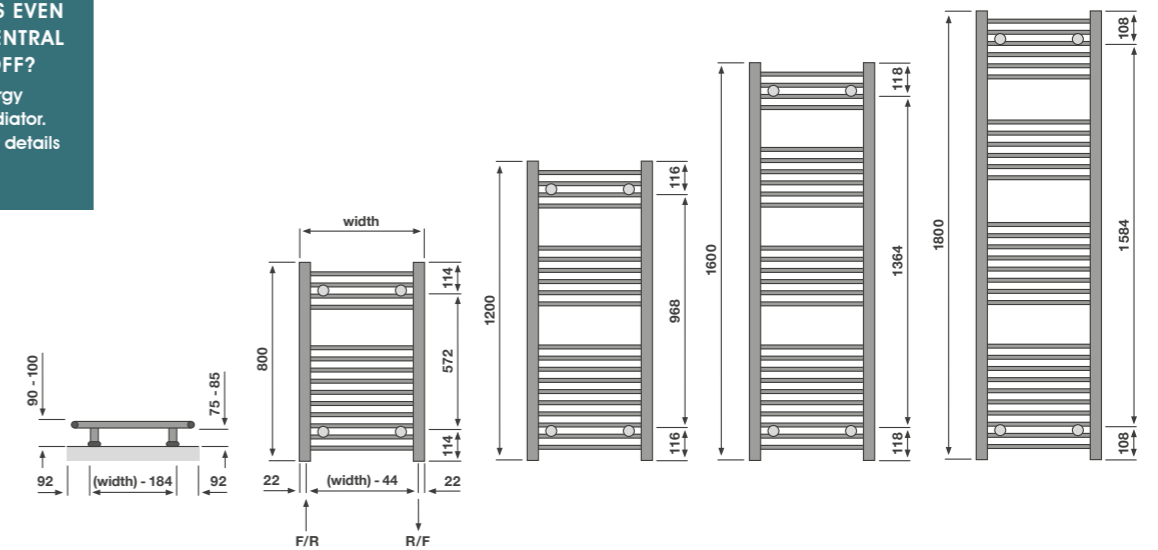

Code	Height (mm)	Width (mm)	Watts $\Delta T50$	Dual Energy (optional)	BTU $\Delta T50$	Price
ELN080040	800	400	283	200	966	£101.06
ELN080050	800	500	338	200	1153	£105.89
ELN080060	800	600	394	200	1344	£115.51
ELN120040	1200	400	402	300	1372	£137.95
ELN120050	1200	500	480	300	1638	£142.78
ELN120060	1200	600	557	400	1900	£150.79
ELN160050	1600	500	644	400	2197	£195.72
ELN160060	1600	600	755	500	2576	£203.93
ELN180050	1800	500	735	500	2508	£215.09
ELN180060	1800	600	854	600	2914	£223.49

Suitable for dual energy installations, see DEPACK immersion heaters for pricing.
Pipe centres from wall: 75-85mm **Pipe centres:** 400mm Wide: 356mm / 500mm Wide: 456mm / 600mm Wide: 556mm | **Finish:** White

WANT TO WARM YOUR TOWELS EVEN WHEN THE CENTRAL HEATING IS OFF?
Add a dual energy pack to your radiator.
See page 50 for details

SEE PAGE 46 FOR A CHOICE OF CO-ORDINATING RADIATOR VALVES