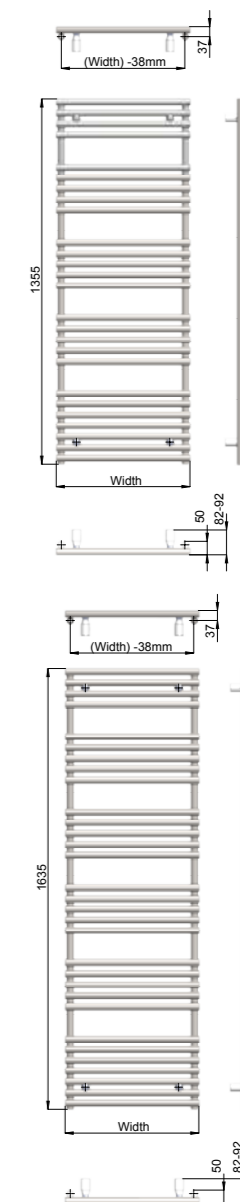

TREND LED
FINISH AND
CONTEMPORARY
DESIGN

THE FOCAL POINT OF
YOUR BATHROOM

TT Lux

Blush Pink

Code	Height (mm)	Width (mm)	Watts $\Delta T50$	Dual Energy (optional)	BTU $\Delta T50$	Price
TTL14005005168	1355	496	666	500	2272	£215.36
TTL16005005168	1635	496	795	600	2713	£236.24

Suitable for dual energy installations, see DEPACK immersion heaters for pricing.
Pipe centres from wall: 37mm | Pipe centres: 496mm Wide: 458mm

WANT TO WARM
YOUR TOWELS EVEN
WHEN THE CENTRAL
HEATING IS OFF?
Add a dual energy
pack to your radiator.
See page 50 for details