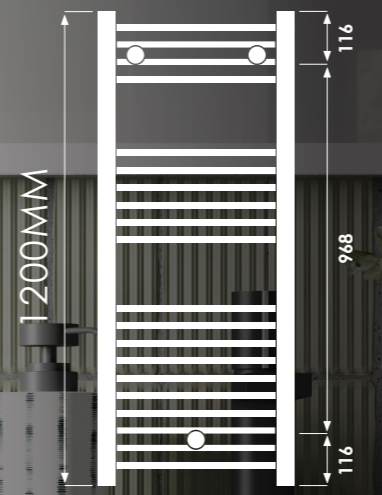

ADJUSTABLE THERMOSTATIC CONTROLLER

With multiple heating options for a perfect ambient temperature, day or night

ELITE ELECTRIC

ADJUSTABLE THERMOSTAT CONTROLLER MATT BLACK

Code	Height (mm)	Width (mm)	Watts ΔT50	Price
ELTE08040MF9205	800	400	300	£326.34
ELTE12050MF9205	1200	500	750	£384.02
ELTE12060MF9205	1200	600	750	£394.62

For electric only. Not connected to hot water central heating systems.

OPERATING MODES

COMFORT
Set ambient temperature for daytime

NIGHT
Set the temperature lower for night

2 HOUR BOOST
Heat bathroom rapidly or to quickly dry towels

7 DAY PROGRAMMER
Set a daily or weekly heat program

ACCESSORIES AVAILABLE SEE PAGE 44