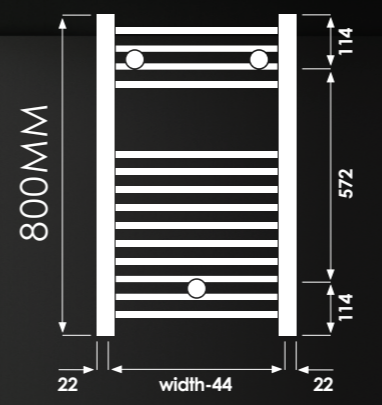

ADJUSTABLE THERMOSTATIC CONTROLLER

With multiple heating options for a perfect ambient temperature, day or night

ELITE ELECTRIC

ADJUSTABLE THERMOSTAT CONTROLLER MATT BLACK

Code	Height (mm)	Width (mm)	Watts ΔT50	Price
ELTE08040MF9205	800	400	300	£326.34
ELTE12050MF9205	1200	500	750	£384.02
ELTE12060MF9205	1200	600	750	£394.62

For electric only. Not connected to hot water central heating systems.

OPERATING MODES

COMFORT
Set ambient temperature for daytime

NIGHT
Set the temperature lower for night

2 HOUR BOOST
Heat bathroom rapidly or to quickly dry towels

7 DAY PROGRAMMER
Set a daily or weekly heat program

ACCESSORIES AVAILABLE SEE PAGE 44