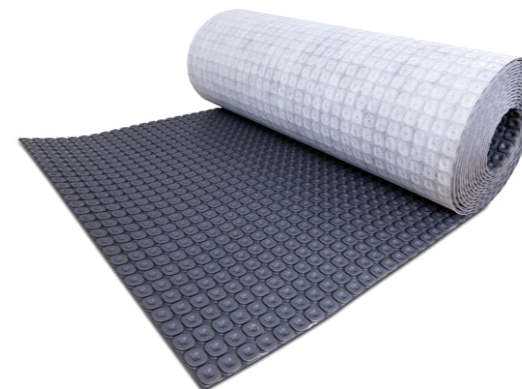

DECOUPLING MEMBRANE ROLLS

Code	Description	Price
UFMEM1	5m ² Membrane Roll	£152.29
UFMEM2	15m ² Membrane Roll	£456.86

Polypropylene membrane with rounded square shaped studs that form channels specifically designed to embed and fasten electric heating cables. Suitable to go directly onto a concrete subfloor or timber covering insulating boards.