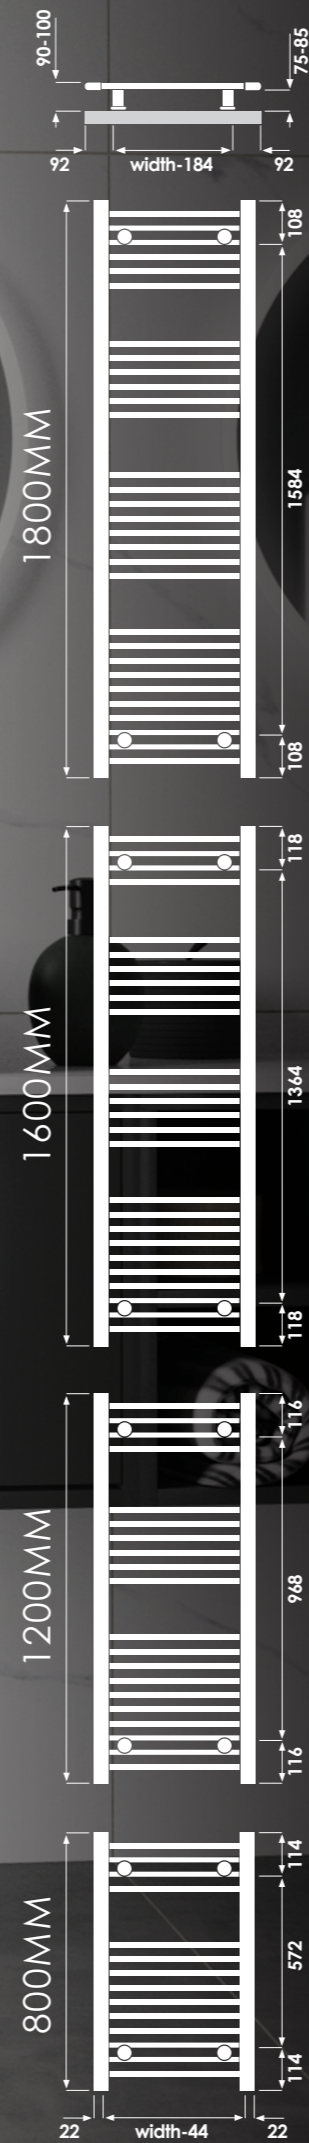

ELAN STRAIGHT

WHITE

Code	Height (mm)	Width (mm)	Watts ΔT50	Dual Energy (optional)	BTU ΔT50	Price
ELN080040	800	400	283	200	966	£132.44
ELN080050	800	500	338	200	1153	£138.77
ELN080060	800	600	394	200	1344	£151.38
ELN120040	1200	400	402	300	1372	£180.77
ELN120050	1200	500	480	300	1638	£187.12
ELN120060	1200	600	557	400	1900	£197.62
ELN160050	1600	500	644	400	2197	£256.50
ELN160060	1600	600	755	500	2576	£267.24
ELN180050	1800	500	735	500	2508	£281.88
ELN180060	1800	600	854	600	2914	£292.88

--- Pipe centres from wall: 75-85mm | Pipe centres: 400mm Wide: 356mm / 500mm
Wide: 456mm / 600mm Wide: 556mm

ACCESSORIES AVAILABLE SEE PAGE 44

SEE PAGE 46 FOR CO-ORDINATING VALVES

SEE PAGE 50 FOR DUAL ENERGY PACKS