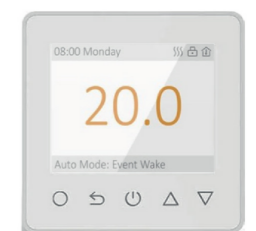

UNDERFLOOR HEATING

Add luxurious comfort to your home with Redroom underfloor heating. Perfect for heating all areas of your house, but particularly suited to kitchens and bathrooms.

All mats are installed with a choice of three stylish digital thermostats that have energy saving functions to help reduce heating costs.

Available in a range of sizes, the self-adhesive mesh can easily and quickly be fitted directly onto concrete or insulation boards to provide an even spread of heat.

ENERGY EFFICIENCY

Radiators generate warmth around and above the radiator

Underfloor heating provides the ultimate comfort with heat rising up from the floor where you need it the most

100W UNDERFLOOR HEATING MATS

Code	Description	Price
UHF1	1.0m² 100W	£90.31
UHF15	1.5m² 150W	£98.21
UHF2	2.0m² 200W	£116.46
UHF25	2.5m² 250W	£138.67
UHF3	3.0m² 300W	£174.68
UHF35	3.5m² 350W	£187.70
UHF4	4.0m² 400W	£211.45
UHF5	5.0m² 500W	£264.34
UHF6	6.0m² 600W	£317.21
UHF7	7.0m² 700W	£370.06
UHF8	8.0m² 800W	£422.94
UHF9	9.0m² 900W	£448.07
UHF10	10m² 1000W	£489.40
UHF12	12m² 1200W	£553.72

Suitable to go directly onto a prepared wooden floor. IPX7, 230V, cable thickness 4mm, 500mm width. Each installation requires a thermostat controller.

150W UNDERFLOOR HEATING MATS

Code	Description	Price
HHF1	1.0m² 150W	£92.89
HHF15	1.5m² 225W	£101.00
HHF2	2.0m² 300W	£125.77
HHF25	2.5m² 375W	£149.78
HHF3	3.0m² 450W	£188.68
HHF35	3.5m² 525W	£202.74
HHF4	4.0m² 600W	£228.41
HHF5	5.0m² 750W	£285.49
HHF6	6.0m² 900W	£342.58
HHF7	7.0m² 1050W	£399.68
HHF8	8.0m² 1200W	£456.83
HHF9	9.0m² 1350W	£506.41
HHF10	10m² 1500W	£562.68
HHF12	12m² 1800W	£639.88