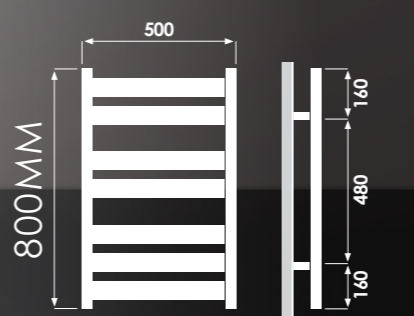

Pipe centres from wall: 37mm | Pipe centres: 496mm Wide: 458mm

Pacific Blue

ACCESSORIES AVAILABLE SEE PAGE 44

SEE PAGE 46 FOR CO-ORDINATING VALVES

SEE PAGE 50 FOR DUAL ENERGY PACKS

AZOR

White

STYLISH AND MODERN
 Excellent heat output due to larger surface area