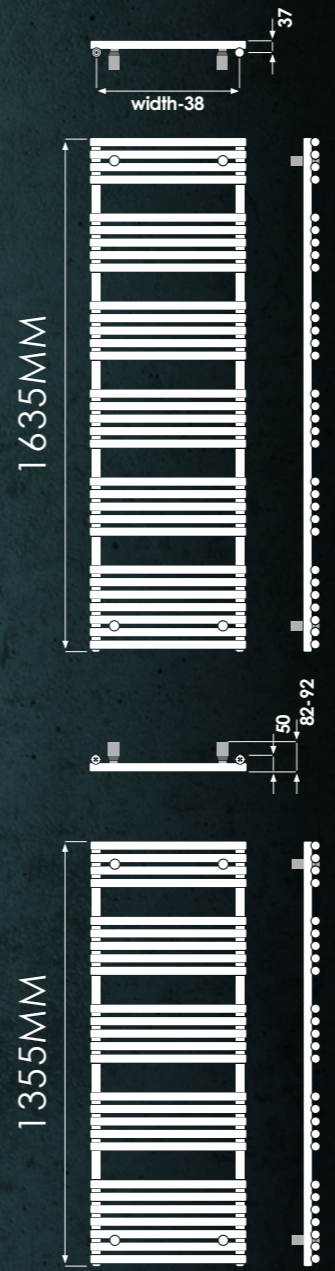

TT LUX

**BOLD STYLE,
EXCEPTIONAL
VALUE**
The TT Lux offers a
bespoke feel to any
bathroom

TT LUX

HAMMERED SILVER / GOLD LOOK

Code	Height (mm)	Width (mm)	Watts ΔT50	Dual Energy (optional)	BTU ΔT50	Price
TTL14005005	1355	496	666	500	2272	£282.23
TTL16005005	1635	496	795	600	2713	£309.60

Add colour code to the end of the code to specify colour: **Hammered Silver 422** | **Gold Look 514**

Pipe centres from wall: 37mm | Pipe centres: 496mm Wide: 458mm

ACCESSORIES
AVAILABLE
SEE PAGE 44

SEE PAGE 46 FOR
CO-ORDINATING
VALVES

SEE PAGE 50
FOR DUAL
ENERGY PACKS