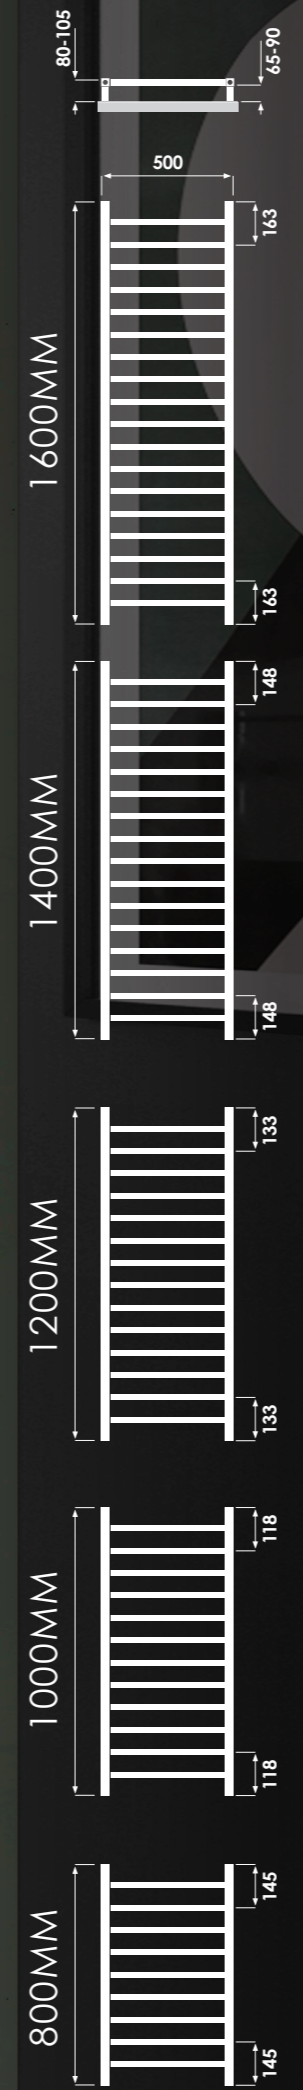

BAXX

ANTHRACITE

Code	Height (mm)	Width (mm)	Watts $\Delta T50$	Dual Energy (optional)	BTU $\Delta T50$	Price
BAX080050346	800	500	306	200	1044	£289.15
BAX100050346	1000	500	384	200	1310	£343.54
BAX120050346	1200	500	461	300	1573	£399.86
BAX140050346	1400	500	537	300	1832	£475.96
BAX160050346	1600	500	612	400	2088	£535.33

--- Pipe centres from wall: 65-90mm | Pipe centres: 470mm

SEE PAGE 46 FOR CO-ORDINATING VALVES

SEE PAGE 50 FOR DUAL ENERGY PACKS