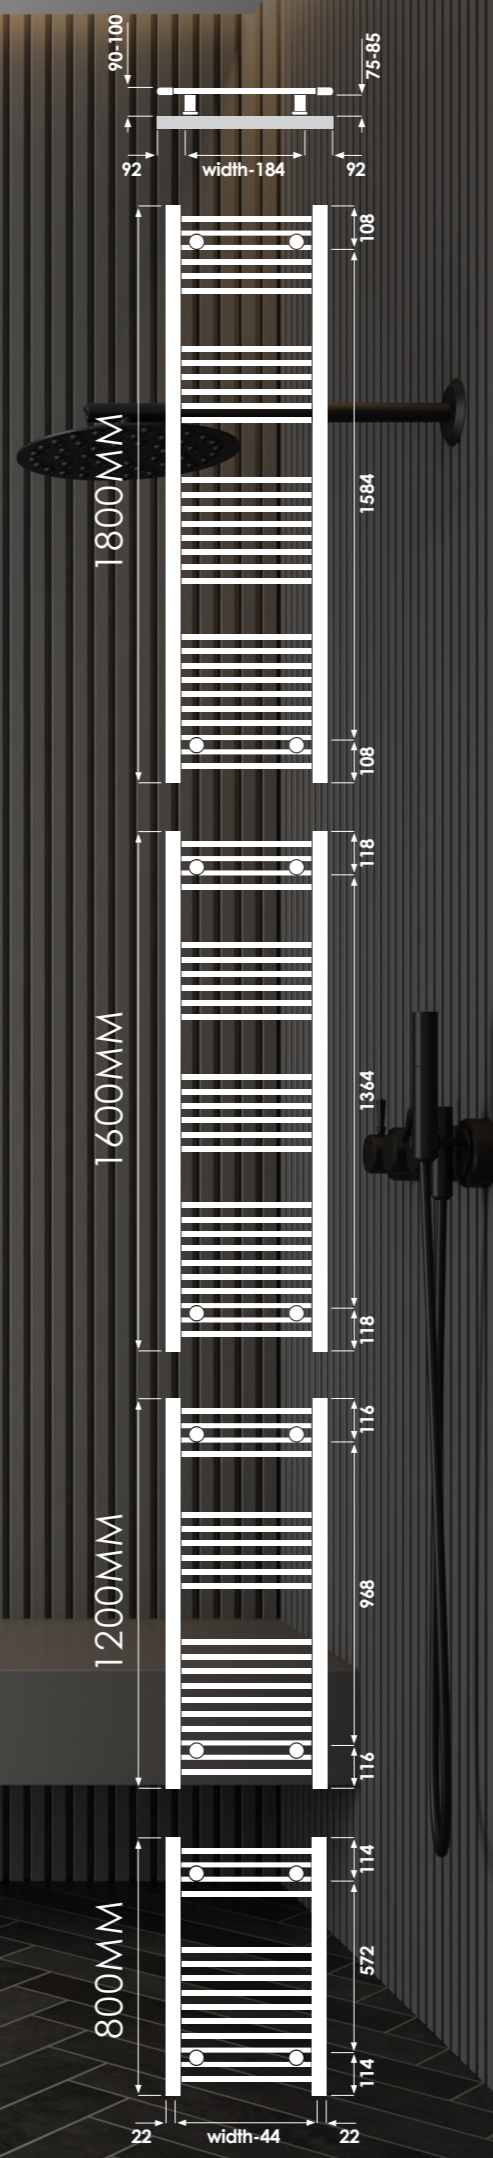

ELITE

ANTHRACITE / MATT BLACK

Code	Height (mm)	Width (mm)	Watts ΔT50	Dual Energy (optional)	BTU ΔT50	Price
ELT08004	800	400	283	200	966	£121.43
ELT08005	800	500	338	200	1153	£127.19
ELT08006	800	600	394	200	1344	£138.77
ELT12004	1200	400	402	300	1372	£165.72
ELT12005	1200	500	480	300	1638	£171.52
ELT12006	1200	600	557	400	1900	£181.14
ELT16005	1600	500	644	400	2197	£235.13
ELT16006	1600	600	755	500	2576	£244.98
ELT18005	1800	500	735	500	2508	£258.38
ELT18006	1800	600	854	600	2914	£268.46

Add colour code to the end of the code to specify colour: **Anthracite** 0346 | **Matt Black** 9205
Pipe centres from wall: 75-85mm | **Pipe centres:** 400mm Wide: 356mm, 500mm Wide: 456mm, 600mm Wide: 556mm