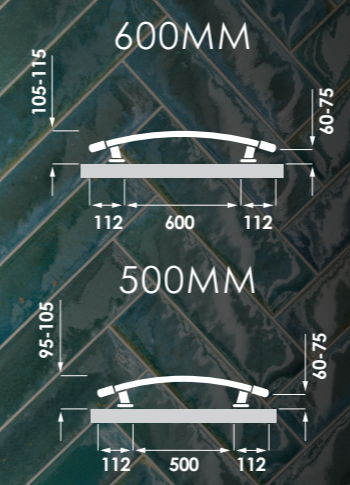

--- Pipe centres from wall: 75-85mm | Pipe centres: 400mm Wide: 356mm / 500mm
Wide: 456mm / 600mm Wide: 556mm

ACCESSORIES AVAILABLE SEE PAGE 44

SEE PAGE 46 FOR CO-ORDINATING VALVES

SEE PAGE 50 FOR DUAL ENERGY PACKS

ELAN CURVED

White

EXTRA SPACE

With slightly bowed rails, the Elan Curved in white and chrome offers extra space to hang your towels

ELAN CURVED

WHITE

Code	Height (mm)	Width (mm)	Watts $\Delta T50$	Dual Energy (optional)	BTU $\Delta T50$	Price
ELNT080050	800	500	338	200	1153	£147.16
ELNT080060	800	600	394	200	1344	£157.67
ELNT120050	1200	500	490	300	1672	£195.50
ELNT120060	1200	600	557	400	1900	£206.04
ELNT180050	1800	500	725	500	2474	£290.11
ELNT180060	1800	600	854	600	2914	£300.65