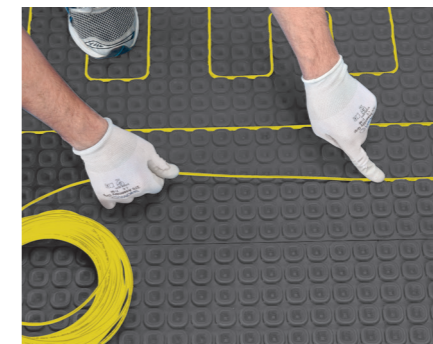

UNDERFLOOR HEATING CABLE & MEMBRANE

EACH UNDERFLOOR HEATING INSTALLATION REQUIRES A THERMOSTAT CONTROLLER

Turn to page 56 to choose yours

20.0

FEATURES AND BENEFITS

- Quick and easy to install and use
- Cost effective
- Space saver - When used as a primary heat source you don't need radiators, freeing up precious wall space
- Ideal for tiled floors. Also suitable for laminate and wood floors
- Designed to secure heating cable as well as act as a decoupling membrane
- Neutralises tensions between substrate and tiles, reducing cracking as the floor settles/moves
- Fully customisable
- Fit with flexible tile adhesive (not provided) and no levelling compound required

AS EASY AS 1,2,3

Combining underfloor heating and antifracture mat, this brilliant new product from Redroom could save you significant money and time in fitting. It really is as easy as 1,2,3.

STEP 1

Redroom decoupling membrane goes down on the floor.

STEP 2

Underfloor heating wire is spaced out within the guides on the membrane.

STEP 3

It's now ready for tiling. The membrane gives ultimate protection against tiles cracking that may occur due to settling and movement of the substrate underneath.

Time saving is a key benefit with this product, but what's more, the membrane offers a high level of protection against accidental damage plus it gives the installer a template for very accurate and consistent spacing. If you use underfloor heating, this is the product you need in your life.

DECOUPLING MEMBRANE ROLLS

Code	Description	Price
UFMEM1	5m² Membrane Roll	£152.29
UFMEM2	15m² Membrane Roll	£456.86

Polypropylene membrane with rounded square shaped studs that form channels specifically designed to embed and fasten electric heating cables. Suitable to go directly onto a concrete subfloor or timber covering insulating boards.