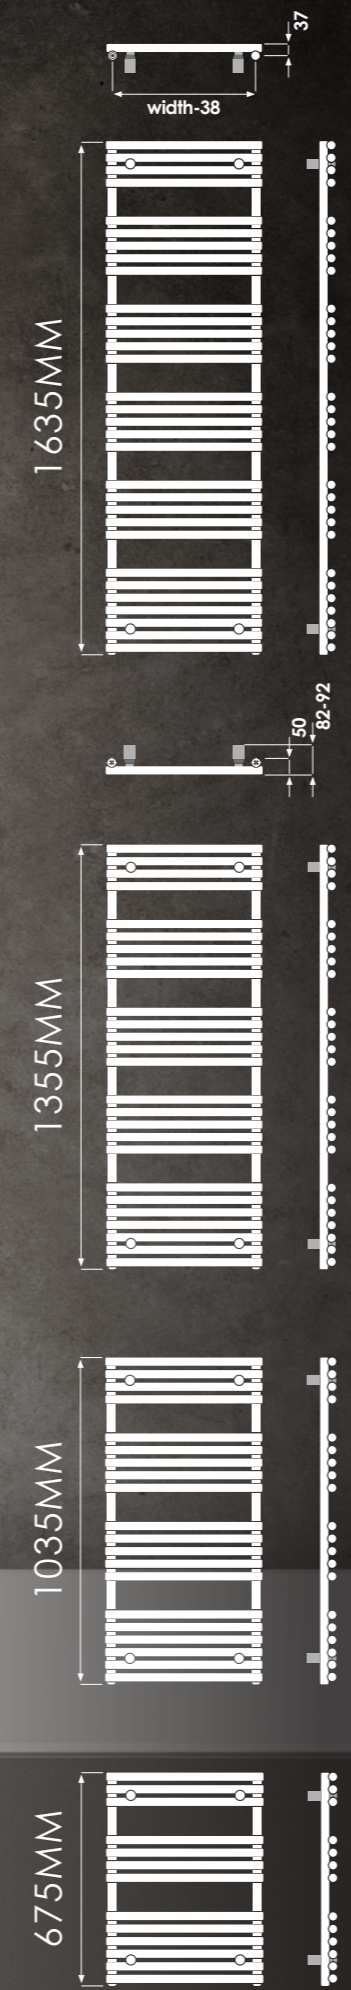

TT LUX

MATT BLACK / QUARTZ WHITE

Code	Height (mm)	Width (mm)	Watts ΔT50	Dual Energy (optional)	BTU ΔT50	Price
TTL07005005	675	496	347	200	1184	£208.52
TTL10005005	1035	496	518	300	1767	£246.71
TTL14005005	1355	496	666	500	2272	£282.23
TTL14006005	1355	596	786	500	2682	£308.83
TTL16005005	1635	496	795	500	2713	£309.60
TTL16006005	1635	596	938	600	3200	£341.99

Add colour code to the end of the code to specify colour: **Quartz White 521** | **Matt Black 557**
Pipe centres from wall: 37mm | Pipe centres: 496mm Wide: 458mm, 596mm Wide: 558mm