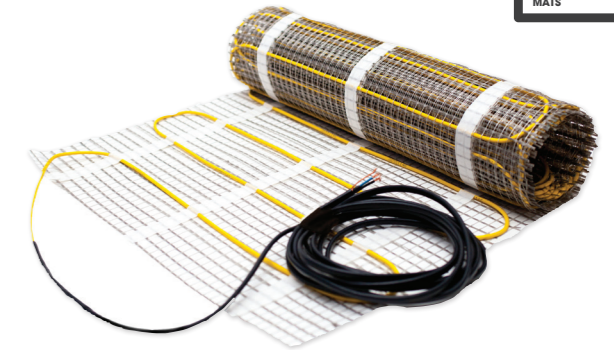

UNDERFLOOR HEATING

Add luxurious comfort to your home with Redroom underfloor heating. Perfect for heating all areas of your house, but particularly suited to kitchens and bathrooms.

All mats are installed with a choice of three stylish digital thermostats that have energy saving functions to help reduce heating costs.

Available in a range of sizes, the self-adhesive mesh can easily and quickly be fitted directly onto concrete or insulation boards to provide an even spread of heat.