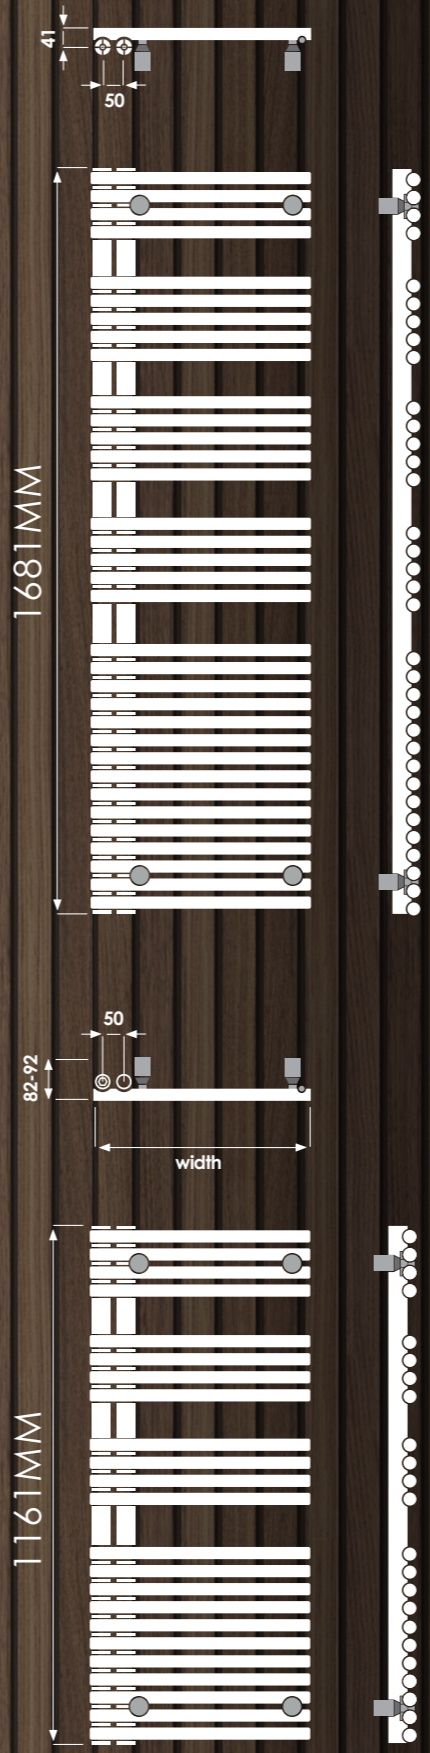

Add colour code to the end of the code to specify colour: **Anthracite** 0346 | **Matt Black** 9205
Pipe centres from wall: 75-85mm | **Pipe centres:** 400mm Wide: 356mm, 500mm Wide: 456mm, 600mm Wide: 556mm

OMNIA

WHITE

Code	Height (mm)	Width (mm)	Watts ΔT50	Dual Energy (optional)	BTU ΔT50	Price
OMNIA - Left Hand						
OML120050	1161	496	547	400	1867	£345.61
OML120060	1161	596	628	400	2143	£368.23
OML170050	1681	496	778	500	2655	£415.36
OML170060	1681	596	894	600	3051	£449.87
OMNIA - Right Hand						
OMR120050	1161	496	547	400	1867	£345.61
OMR120060	1161	596	628	400	2143	£368.23
OMR170050	1681	496	778	500	2655	£415.36
OMR170060	1681	596	894	600	3051	£449.87

--- Pipe centres from wall: 41mm | Pipe centres: 50mm

Left Hand

Right Hand

ACCESSORIES AVAILABLE SEE PAGE 44

SEE PAGE 46 FOR CO-ORDINATING VALVES

SEE PAGE 50 FOR DUAL ENERGY PACKS

OMNIA

Quartz Beige

EASY TO SLIP TOWELS ON AND OFF
 The Omnia is designed with both style and functionality in mind

OMNIA

TITANE / QUARTZ BEIGE / ANTHRACITE / MATT BLACK

Code	Height (mm)	Width (mm)	Watts ΔT50	Dual Energy (optional)	BTU ΔT50	Price
OMNIA - Left Hand						
OML120050	1161	496	547	400	1867	£384.01
OML120060	1161	596	628	400	2143	£409.15
OML170050	1681	496	778	500	2655	£461.48
OML170060	1681	596	894	600	3051	£499.85
OMNIA - Right Hand						
OMR120050	1161	496	547	400	1867	£384.01
OMR120060	1161	596	628	400	2143	£409.15
OMR170050	1681	496	778	500	2655	£461.48
OMR170060	1681	596	894	600	3051	£499.85
Add colour code to the end of the code to specify colour: Titane 335 Quartz Beige 523 Anthracite 346 Matt Black 0557						
Pipe centres from wall: 41mm Pipe centres: 50mm						