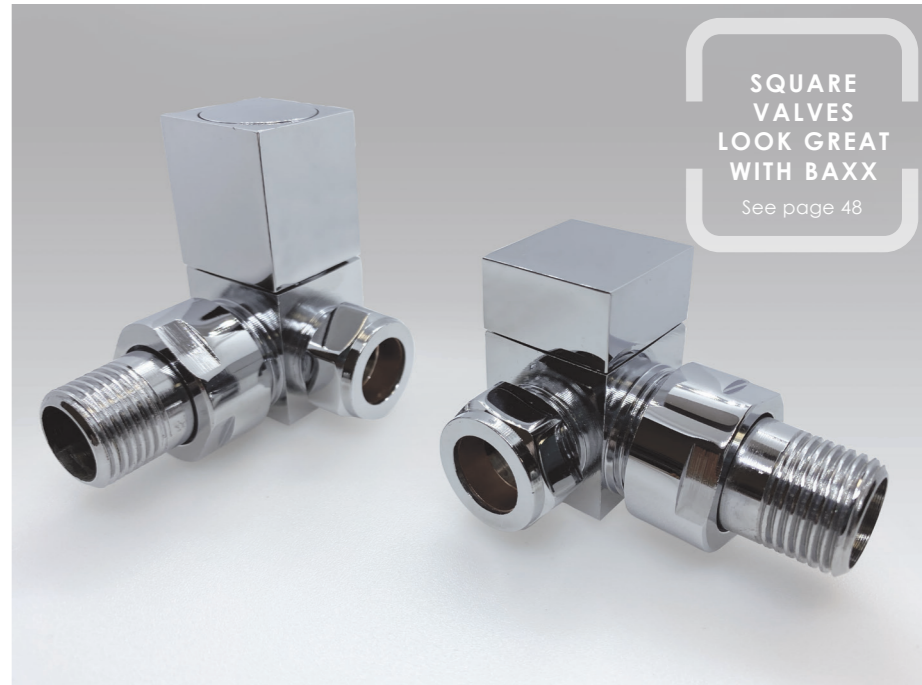

--- Pipe centres from wall: 65-90mm | Pipe centres: 470mm

SQUARE VALVES
 LOOK GREAT WITH BAXX
 See page 48

SEE PAGE 46 FOR CO-ORDINATING VALVES

SEE PAGE 50 FOR DUAL ENERGY PACKS

BAXX

STUNNING RADIATOR
 Baxx Anthracite is the ideal choice for modern neutral colour schemes