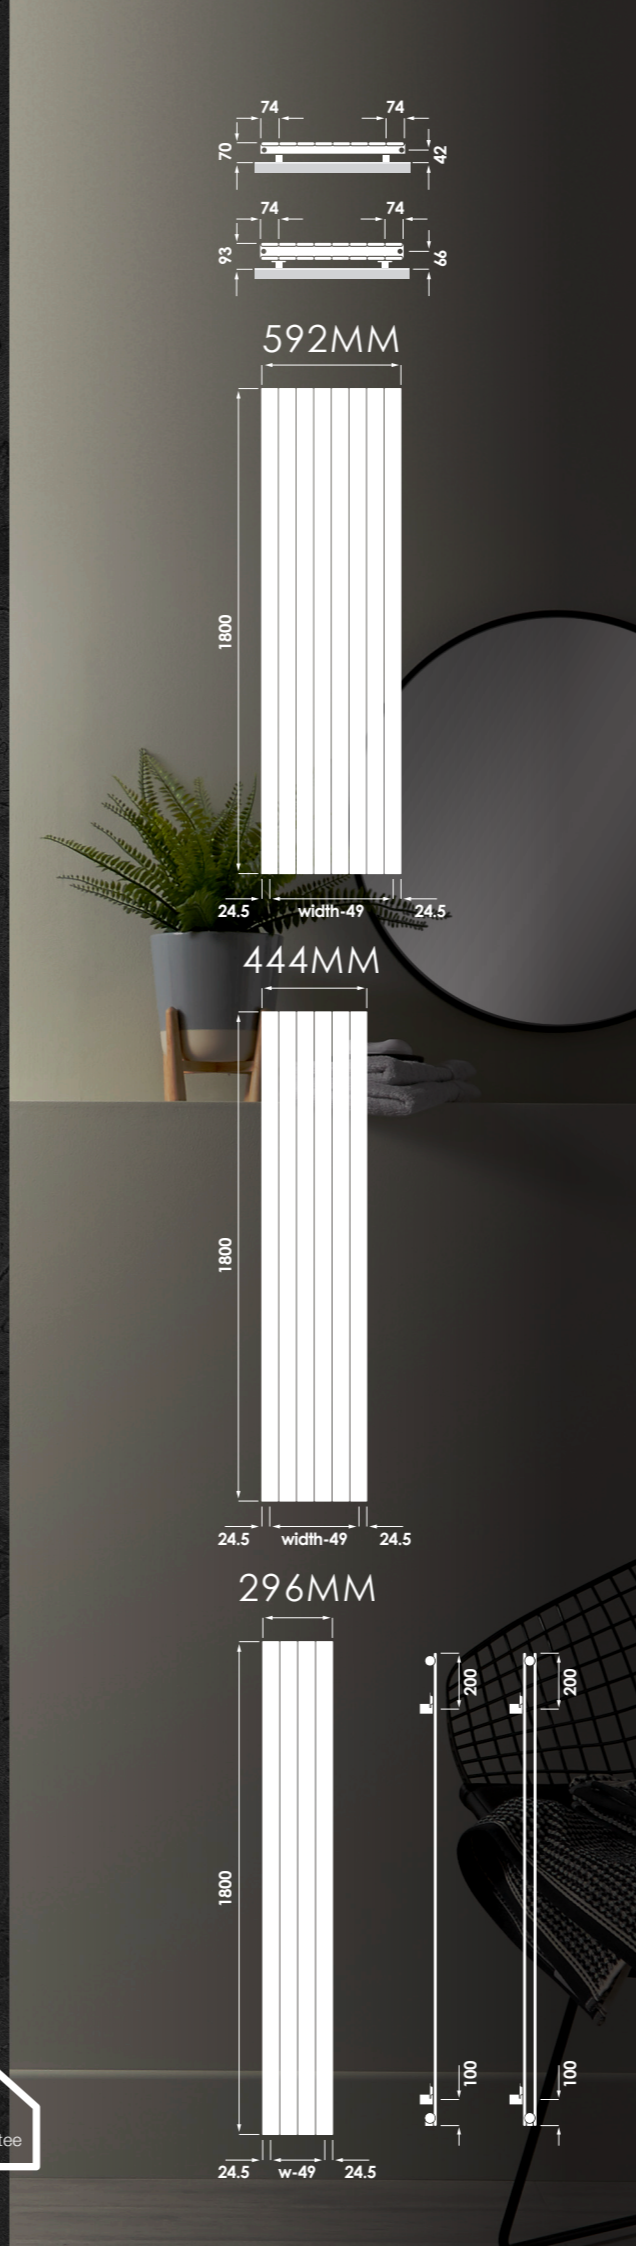

Double panel

SUPERNOVAR VERTICAL

WHITE

Code	Height (mm)	Width (mm)	Watts $\Delta T50$	BTU $\Delta T50$	Price
Single Panel					
SNV180029	1800	296	568	1938	£344.00
SNV180044	1800	444	852	2907	£460.21
SNV180059	1800	592	1136	3876	£576.41
Double Panel					
SNVD180029	1800	296	836	2852	£556.51
SNVD180044	1800	444	1254	4279	£767.52
SNVD180059	1800	592	1672	5705	£978.49