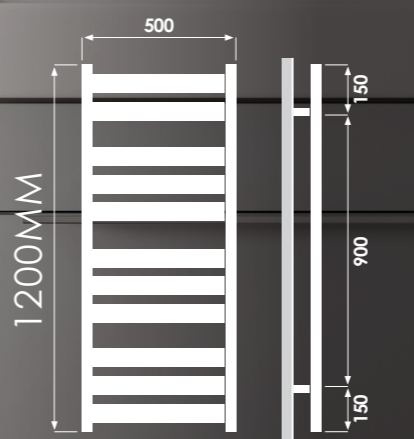

Add colour code to the end of the code to specify colour: **Hammered Silver 422** | **Gold Look 514**

Pipe centres from wall: 37mm | Pipe centres: 496mm Wide: 458mm

Hammered Silver

ACCESSORIES
AVAILABLE
SEE PAGE 44

Code	Height (mm)	Width (mm)	Watts $\Delta T50$	Dual Energy (optional)	BTU $\Delta T50$	Price
TTL14005005	1355	496	666	500	2272	£282.23
TTL16005005	1635	795	600	2713	£309.60	

Add colour code to the end of the code to specify colour: **Pacific Blue 519** | **Blush Pink 168**

Pipe centres from wall: 37mm | Pipe centres: 496mm Wide: 458mm

Pacific Blue

ACCESSORIES AVAILABLE SEE PAGE 44

SEE PAGE 46 FOR CO-ORDINATING VALVES

SEE PAGE 50 FOR DUAL ENERGY PACKS

AZOR

White

STYLISH AND MODERN
 Excellent heat output due to larger surface area