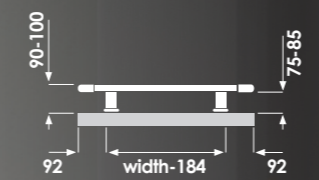

ADJUSTABLE THERMOSTATIC CONTROLLER

With multiple heating options for a perfect ambient temperature, day or night

ELITE ELECTRIC

ADJUSTABLE THERMOSTAT CONTROLLER MATT BLACK

Code	Height (mm)	Width (mm)	Watts ΔT50	Price
ELTE08040MF9205	800	400	300	£326.34
ELTE12050MF9205	1200	500	750	£384.02
ELTE12060MF9205	1200	600	750	£394.62

For electric only. Not connected to hot water central heating systems.

OPERATING MODES

COMFORT
Set ambient temperature for daytime

NIGHT
Set the temperature lower for night

2 HOUR BOOST
Heat bathroom rapidly or to quickly dry towels

7 DAY PROGRAMMER
Set a daily or weekly heat program

ACCESSORIES AVAILABLE SEE PAGE 44