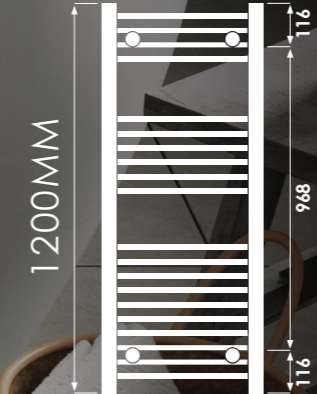

ELAN CURVED

EXTRA SPACE

With slightly bowed rails, the Elan Curved in white and chrome offers extra space to hang your towels

ELAN CURVED

WHITE

Code	Height (mm)	Width (mm)	Watts $\Delta T50$	Dual Energy (optional)	BTU $\Delta T50$	Price
ELNT080050	800	500	338	200	1153	£147.16
ELNT080060	800	600	394	200	1344	£157.67
ELNT120050	1200	500	490	300	1672	£195.50
ELNT120060	1200	600	557	400	1900	£206.04
ELNT180050	1800	500	725	500	2474	£290.11
ELNT180060	1800	600	854	600	2914	£300.65

← Pipe centres from wall: 60-75mm | Pipe centres: 500mm Wide: 456mm / 600mm Wide: 556mm

CHROME

Code	Height (mm)	Width (mm)	Watts $\Delta T50$	Dual Energy (optional)	BTU $\Delta T50$	Price
ELNTC080050	800	500	218	150	744	£172.38
ELNTC080060	800	600	258	150	880	£182.89
ELNTC120050	1200	500	315	200	1075	£241.78
ELNTC120060	1200	600	370	200	1262	£252.26
ELNTC180050	1800	500	484	300	1651	£380.53
ELNTC180060	1800	600	574	400	1958	£393.11

← Pipe centres from wall: 60-75mm | Pipe centres: 500mm Wide: 456mm / 600mm Wide: 556mm

ACCESSORIES AVAILABLE SEE PAGE 44

SEE PAGE 46 FOR CO-ORDINATING VALVES

SEE PAGE 50 FOR DUAL ENERGY PACKS