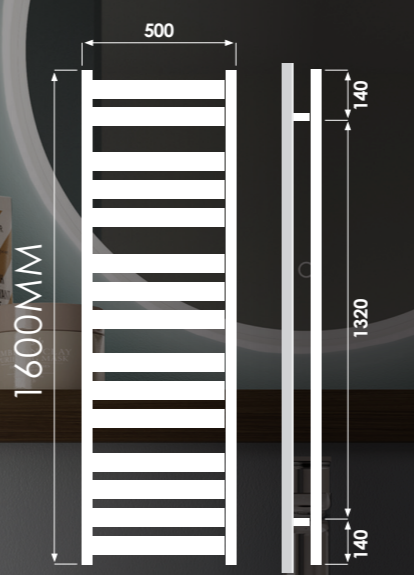

Pipe centres from wall: 37mm | Pipe centres: 496mm Wide: 458mm

Pacific Blue

ACCESSORIES AVAILABLE SEE PAGE 44

SEE PAGE 46 FOR CO-ORDINATING VALVES

SEE PAGE 50 FOR DUAL ENERGY PACKS

AZOR

White

STYLISH AND MODERN
 Excellent heat output due to larger surface area