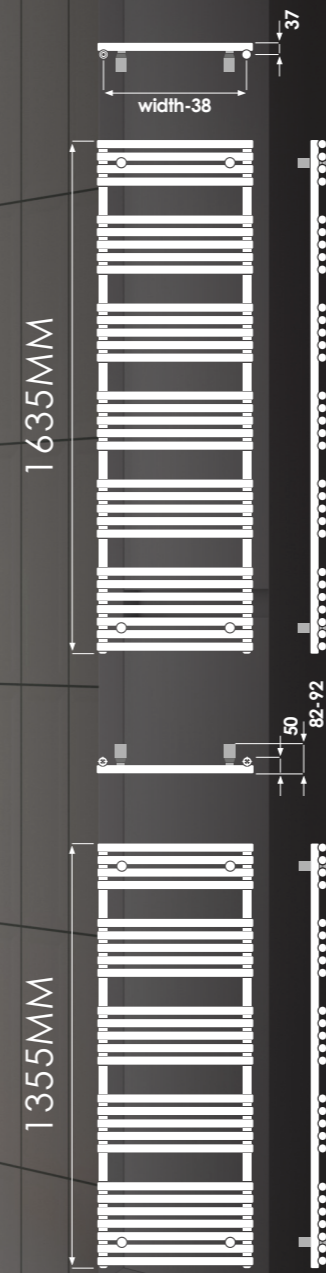

TT LUX

DESIGNED TO BE THE FOCAL POINT

Trend led finish and contemporary design

TT LUX

PACIFIC BLUE / BLUSH PINK

Code	Height (mm)	Width (mm)	Watts $\Delta T50$	Dual Energy (optional)	BTU $\Delta T50$	Price
TTL14005005	1355	496	666	500	2272	£282.23
TTL16005005	1635	795	600	2713	£309.60	

Add colour code to the end of the code to specify colour: **Pacific Blue 519** | **Blush Pink 168**

Pipe centres from wall: 37mm | Pipe centres: 496mm Wide: 458mm

ACCESSORIES AVAILABLE SEE PAGE 44

SEE PAGE 46 FOR CO-ORDINATING VALVES

SEE PAGE 50 FOR DUAL ENERGY PACKS