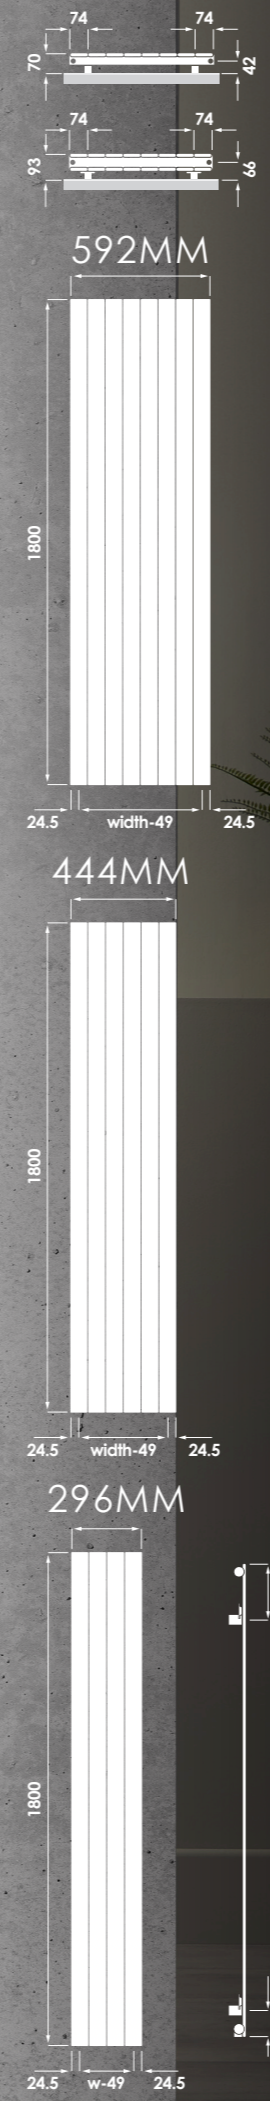

SUPERNOVAR VERTICAL

ANTHRACITE / MATT BLACK

Code	Height (mm)	Width (mm)	Watts ΔT50	BTU ΔT50	Price
Single Panel					
SNV1800290	1800	296	568	1938	£438.00
SNV1800440	1800	444	852	2907	£585.00
SNV1800590	1800	592	1136	3876	£732.00
Double Panel					
SNVD1800290	1800	296	836	2852	£718.50
SNVD1800440	1800	444	1254	4279	£991.50
SNVD1800590	1800	592	1672	5705	£1,264.50
Add colour code to the end of the code to specify colour: Anthracite 346 | Matt Black 557					
Pipe centres from wall: 37mm | Pipe centres: 496mm Wide: 458mm					

ACCESSORIES AVAILABLE SEE PAGE 44

SEE PAGE 46 FOR CO-ORDINATING VALVES